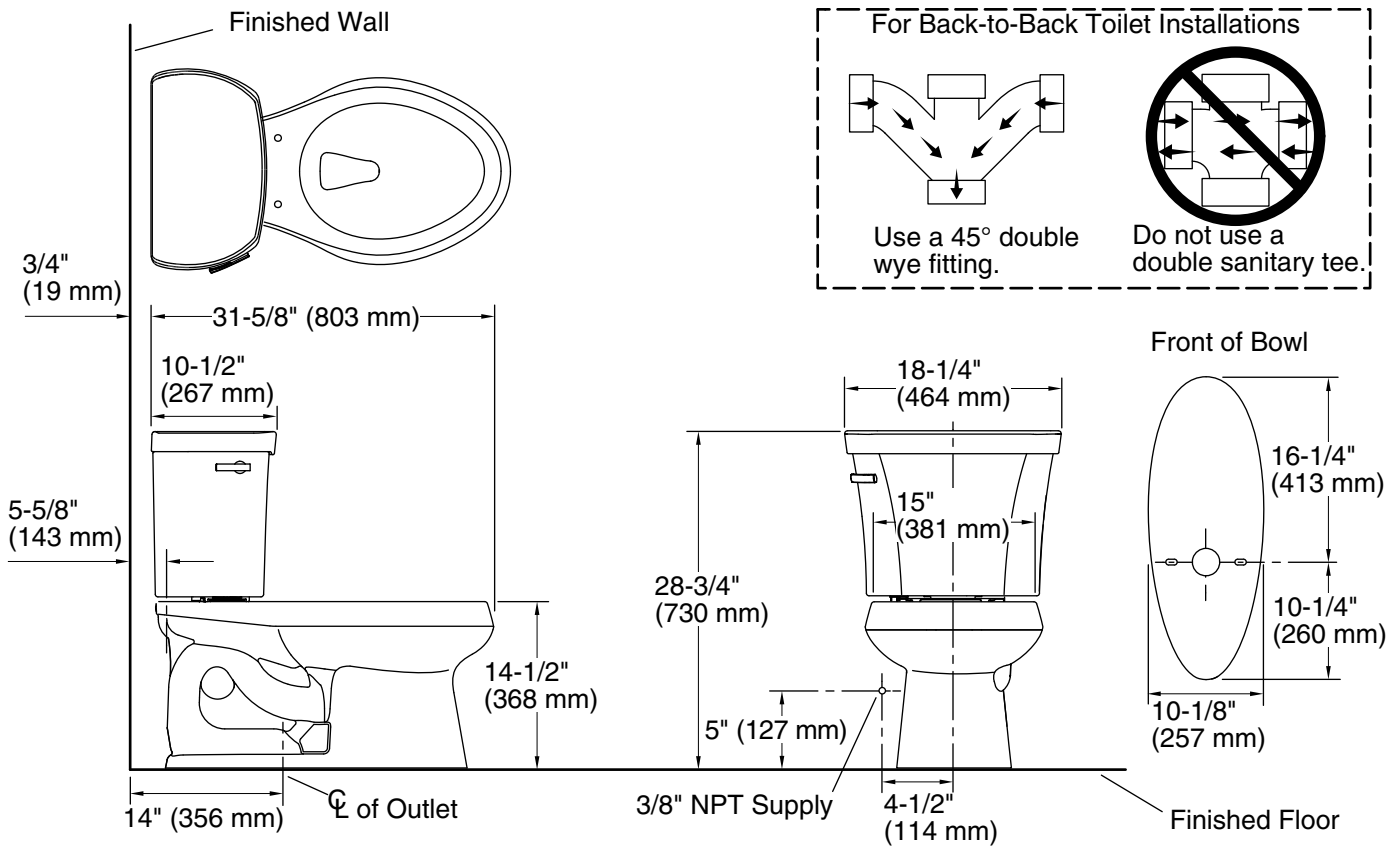

Included Components

Product consists of:

K-4198 Elongated Bowl
K-4841 Toilet tank, 1.28 gpf

Additional Components:

Bolt cap accessory pack
Tank accessory pack
Tank cover
Trip lever

Codes/Standards

ASME A112.19.2/CSA B45.1
DOE - Energy Policy Act 1992
EPA WaterSense®
California Energy Commission (CEC)

THE BOLD LOOK
OF **KOHLER®**

Technical Information

All product dimensions are nominal.

Toilet type:	Two-piece, Floor-mount
Waste Outlet:	Floor
Bowl shape:	Elongated
Flush type:	Class Five®
Trap passageway:	2-1/8" (54 mm)
Water Consumption	
Full:	1.28 gpf (4.8 lpf)
Water surface size:	11-1/4" x 8-1/4" (286 mm x 210 mm)
Rim to water surface:	5-1/4" (133 mm)
Rough-in:	14" (356 mm)
Seat-mounting holes:	5-1/2" (140 mm)

Notes

Install this product according to the installation instructions.

For back-to-back toilet installations: Use only a 45° double wye fitting.