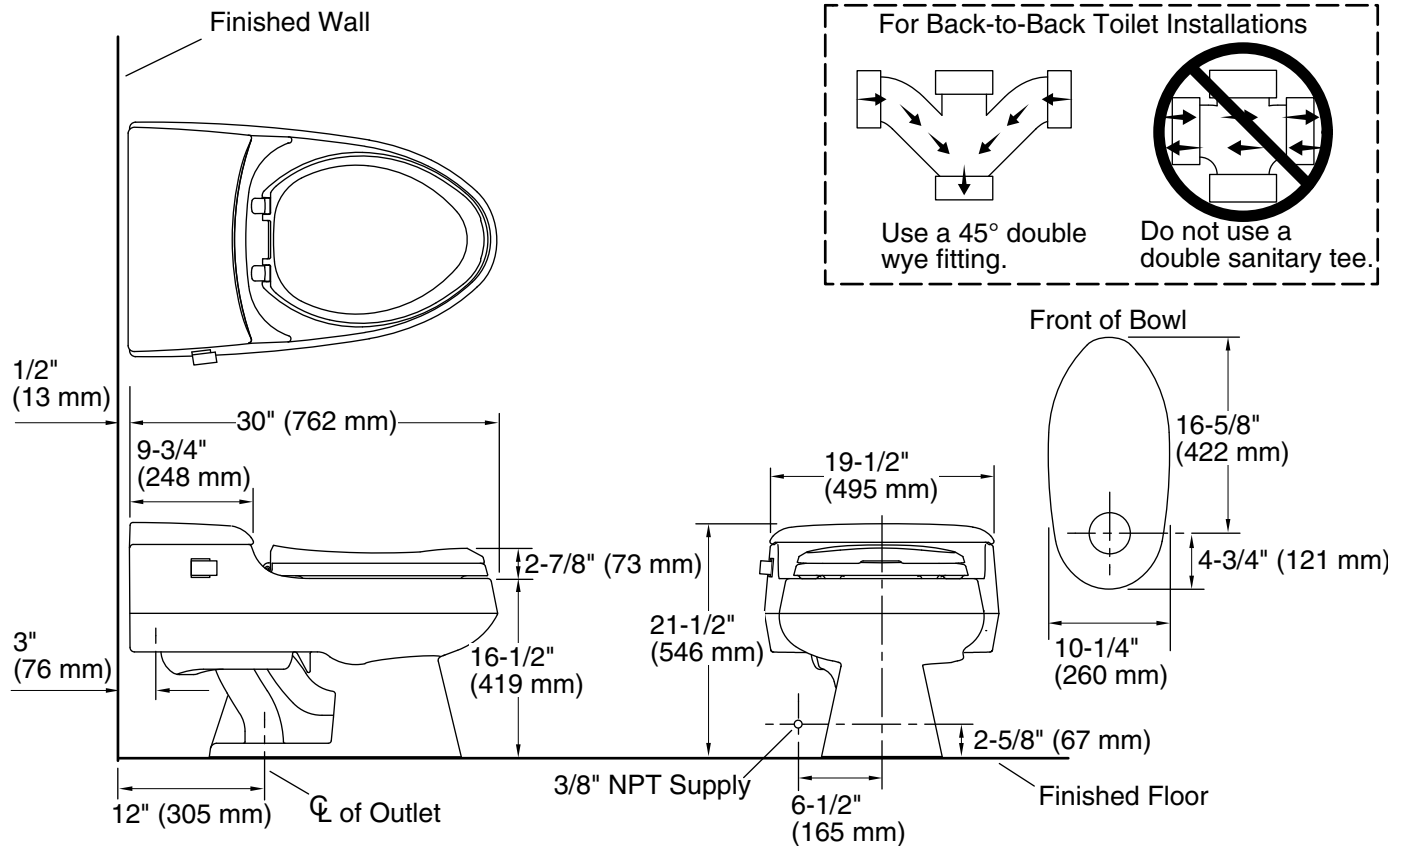

## Installation

- Standard 12" (305 mm) rough-in.
- Supply line sold separately.

### Technical Information

All product dimensions are nominal.

Toilet type:	One-piece, Floor-mount
Waste Outlet:	Floor
Bowl shape:	Elongated
Trap passageway:	2-1/8" (54 mm)
Water Consumption	
Full:	1 gpf (3.8 lpf)
Water surface size:	9" x 7" (229 mm x 178 mm)
Rim to water surface:	5-7/8" (149 mm)
Rough-in:	12" (305 mm)
Seat-mounting holes:	5-1/2" (140 mm)