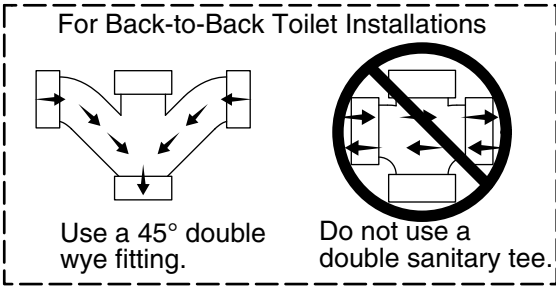

### Technical Information

All product dimensions are nominal.

Toilet type:	One-piece, Floor-mount
Waste Outlet:	Floor
Bowl shape:	Elongated
Trap passageway:	2-1/8" (54 mm)
Water Consumption	
Full:	1 gpf (3.8 lpf)
Water surface size:	9" x 7" (229 mm x 178 mm)
Rim to water surface:	5-7/8" (149 mm)
Rough-in:	12" (305 mm)
Seat-mounting holes:	5-1/2" (140 mm)