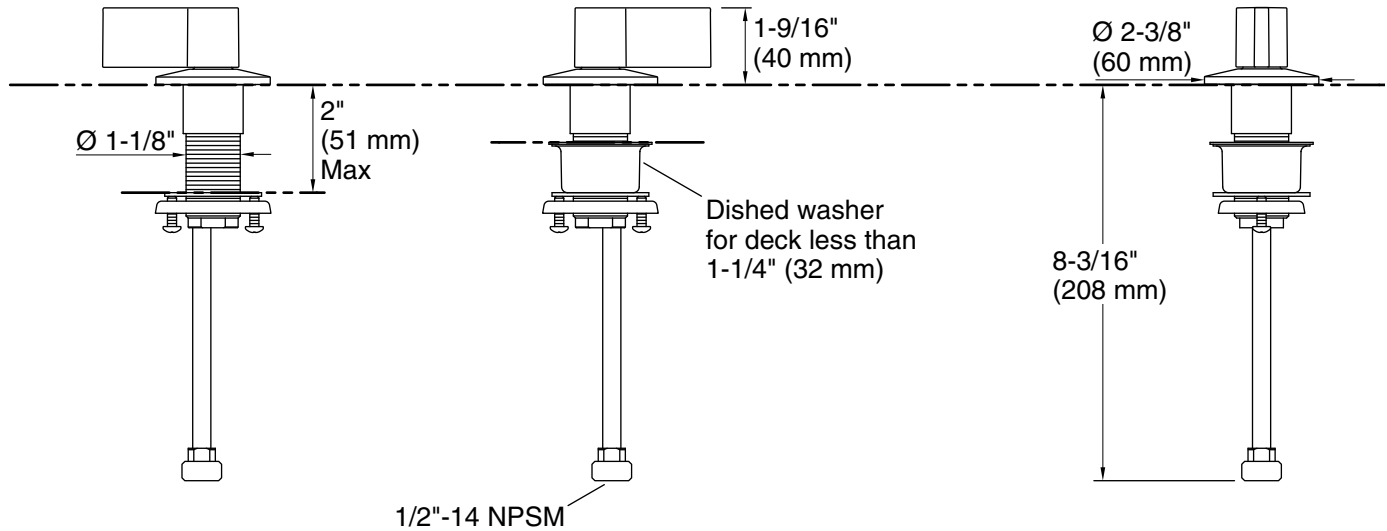

Technical Information

All product dimensions are nominal.

Drain included: No

Notes

Install this product according to the installation instructions.

ADA compliant for handles only.

ADA, OBC, CSA B651 compliant when installed to the specific requirements of these regulations.