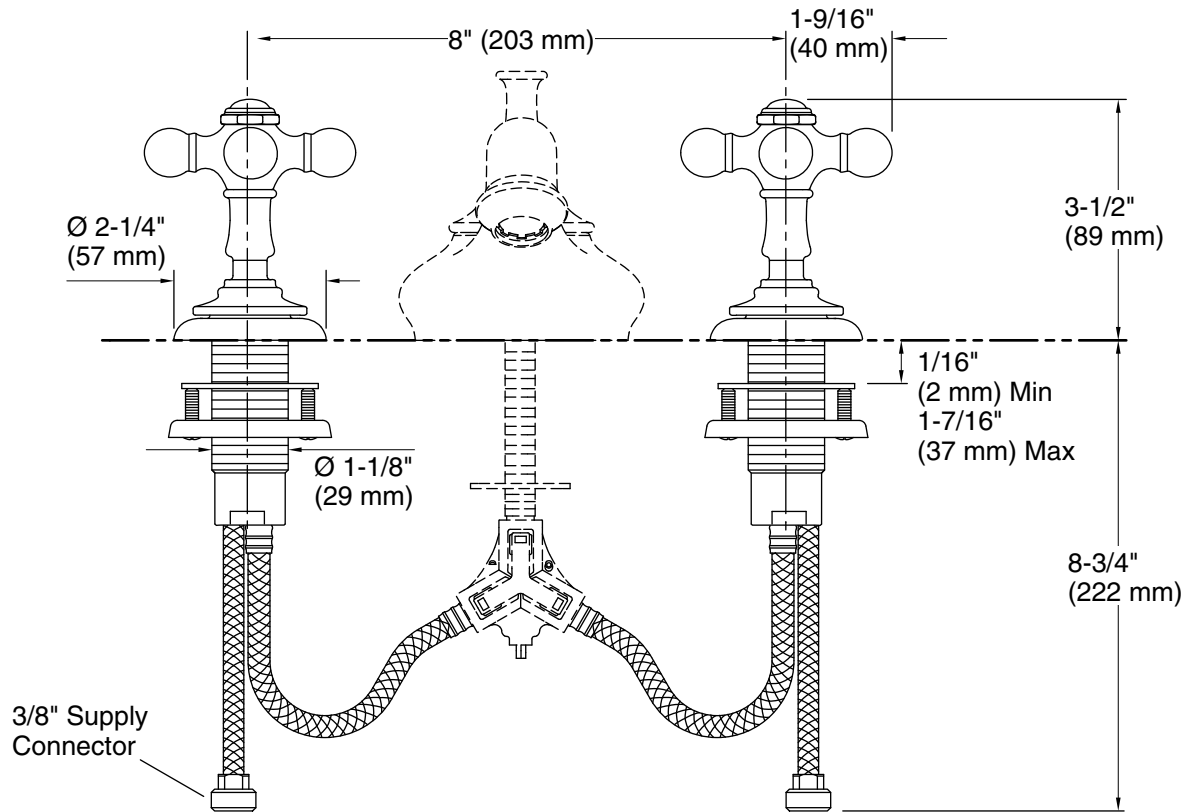

Features

- Quarter-turn washerless ceramic disc valves.

Material

- Premium metal construction for durability and reliability.
- Brass valve bodies.

Installation

- For 8" - 16" (203 - 406 mm) centers.

Required Products/Accessories

Technical Information

All product dimensions are nominal.

Notes

Install this product according to the installation instructions.

ADA compliant for handles only.

ADA compliant when installed to the specific requirements of these regulations.