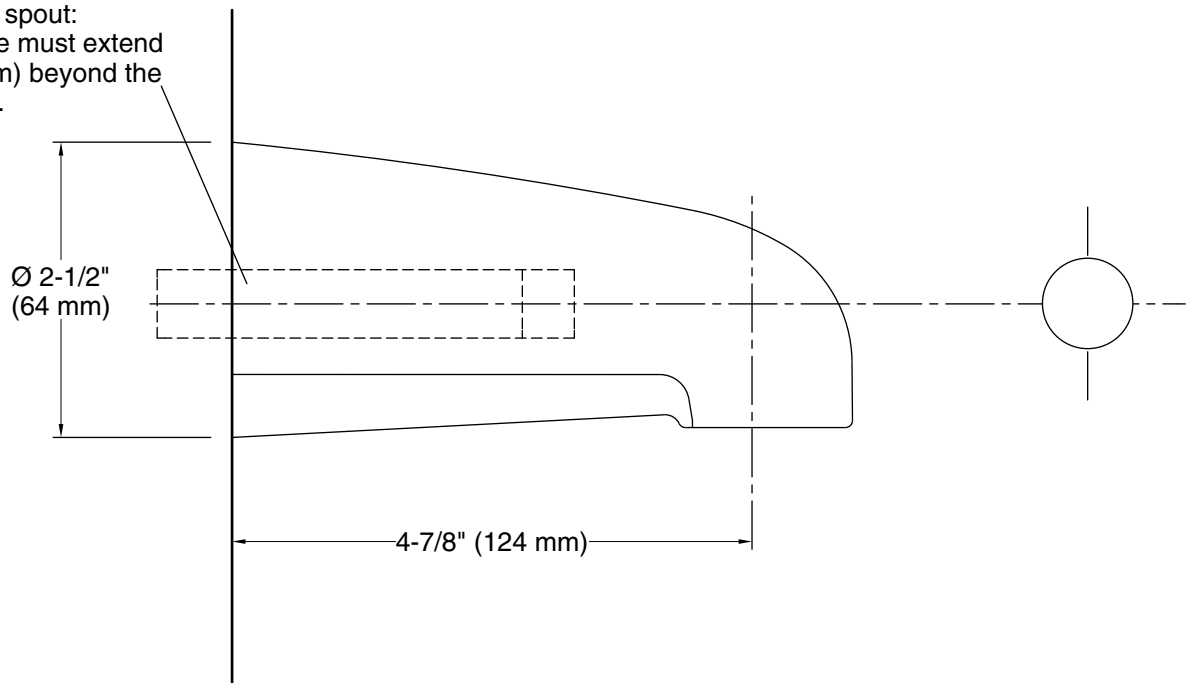

### Features

- 4-5/8" (117 mm) nondiverter bath spout with 1/2" NPT connection.
- Coordinates with Devonshire faucets, accessories, and showering components to complete your bathroom.

For threaded spout:  
1/2" NPT pipe must extend  
3-5/8" (92 mm) beyond the  
finished wall.

### Technical Information

All product dimensions are nominal.