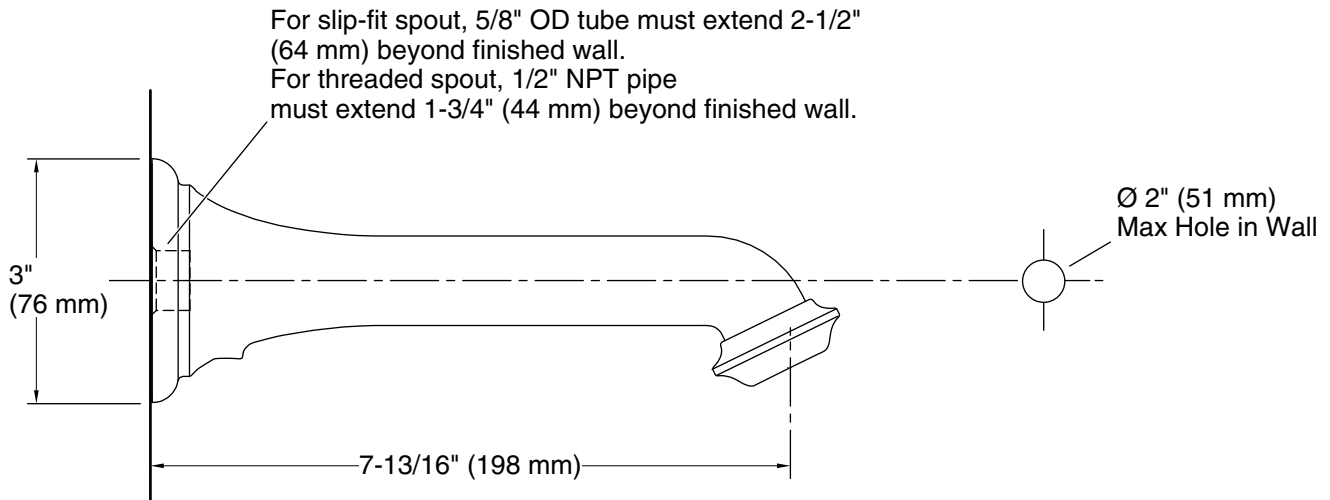

Material

- Metal construction.

Installation

- Wall-mount installation with slip-fit connection and NPT threads.

Recommended Products/Accessories

K-23723 Faucet cleaner

Codes/Standards

ASME A112.18.1/CSA B125.1

Technical Information

All product dimensions are nominal.

Spout:

Spout reach: 8-7/16" (214 mm)

Notes

Install this product according to the installation guide.