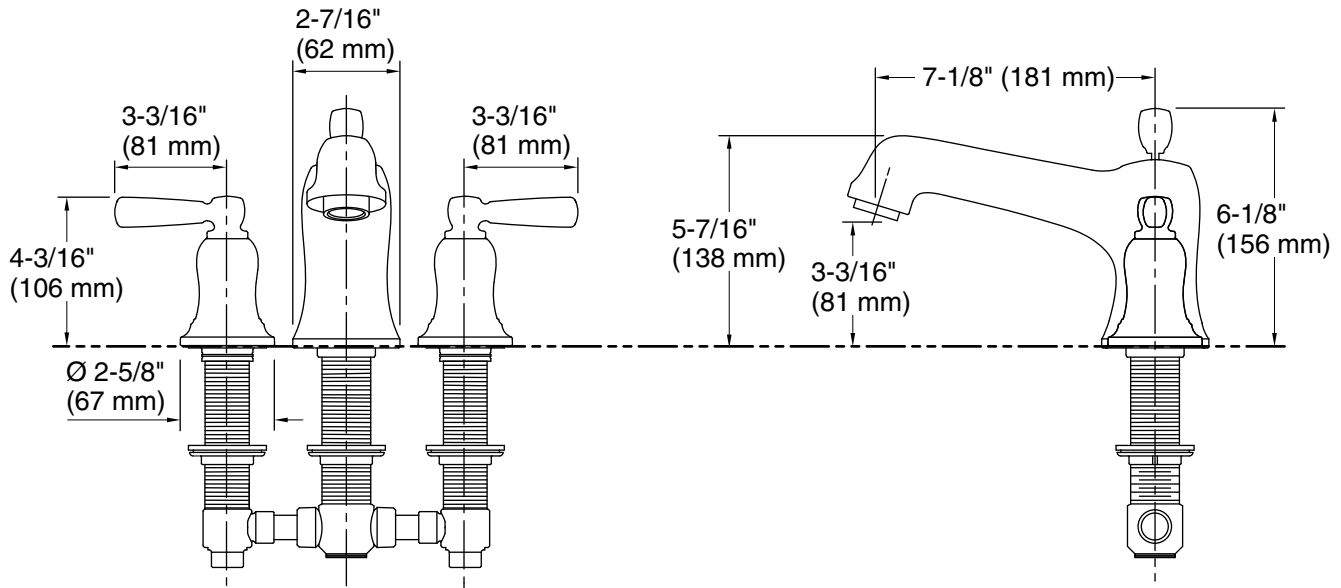

## Features

- Complements Bancroft faucets and accessories.
- 7" (178 mm) spout with slip-fit connection and diverter knob.

## Technical Information

All product dimensions are nominal.