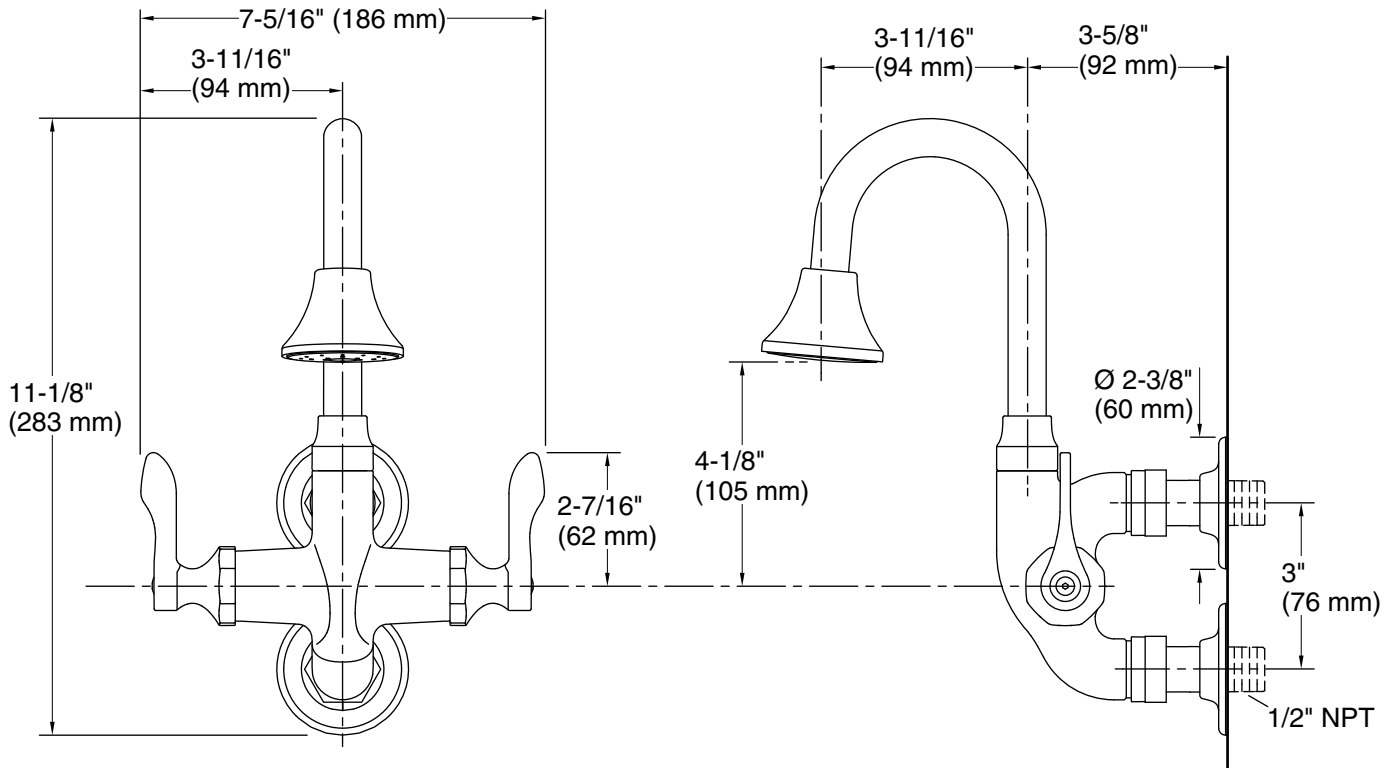

Technical Information

All product dimensions are nominal.

Faucet:

Flow rate: 12 gal/min (45.4 l/min)

Pressure: 60 psi (4.1 bar)

Spout:

Spout reach: 3-11/16" (93 mm)

Notes

Install this product according to the installation instructions.