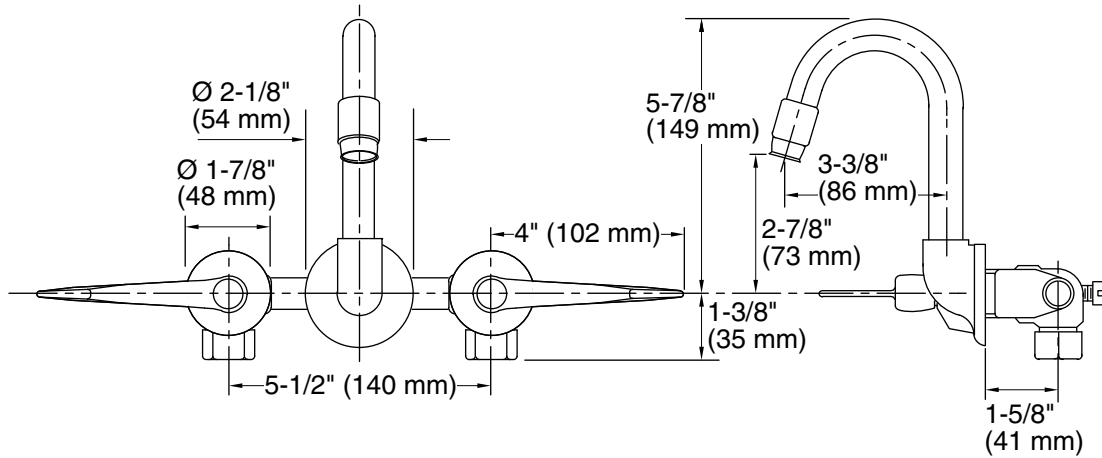

Technical Information

All product dimensions are nominal.

Spout:

Spout reach: 3-3/8" (86 mm)

Notes

Install this product according to the installation guide.

ADA, OBC, CSA B651 compliant when installed to the specific requirements of these regulations.