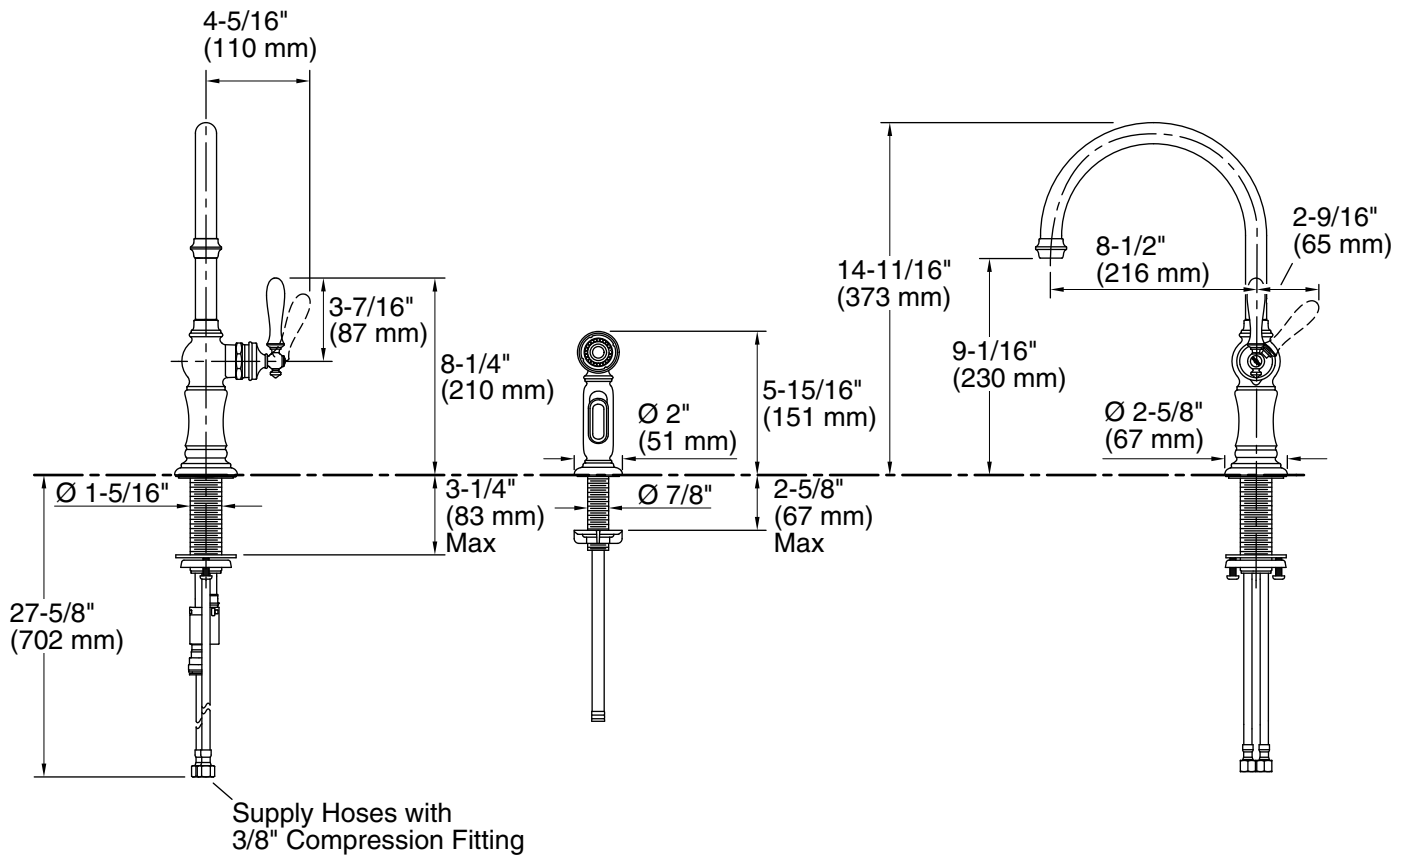

Features

- Matching two-function sidespray featuring Sweep® Spray and BerrySoft® provides convenience for cleaning and food prep.
- High-arch spout with 360° spout rotation offers superior clearance for filling pots and cleaning.
- KOHLER ceramic disc valves exceed industry longevity standards for a lifetime of durable performance.
- ProMotion® technology's light, quiet braided hose and swiveling ball joint make the sidespray easier and more comfortable to use.
- MasterClean™ sprayface features an easy-to-clean surface that withstands mineral buildup.
- Single lever handle is simple to use and makes adjusting water temperature easy.
- Temperature memory allows faucet to be turned on and off at the temperature set during prior usage.
- Available with 8-1/2" (216mm) swing spout reach.
- Flexible connections for easy installation.
- 1.5 gpm (5.7 lpm) maximum flow rate at 60 psi (4.14 bar).

Installation

- For two-hole or four-hole installation (3-hole escutcheon available; sold separately, K-99272).

Adapters, Rough-in and Extension Kits

1012715	Range: 3-1/4" (83 mm) - 5-3/8" (137 mm)
1030920	Range: 2-5/8" (67 mm) - 3-3/4" (95 mm)

Technical Information

All product dimensions are nominal.

Spout:

Spout reach: 8-1/2" (216 mm)

Notes

Install this product according to the installation guide.

Meets all local plumbing codes for backflow prevention requirements.