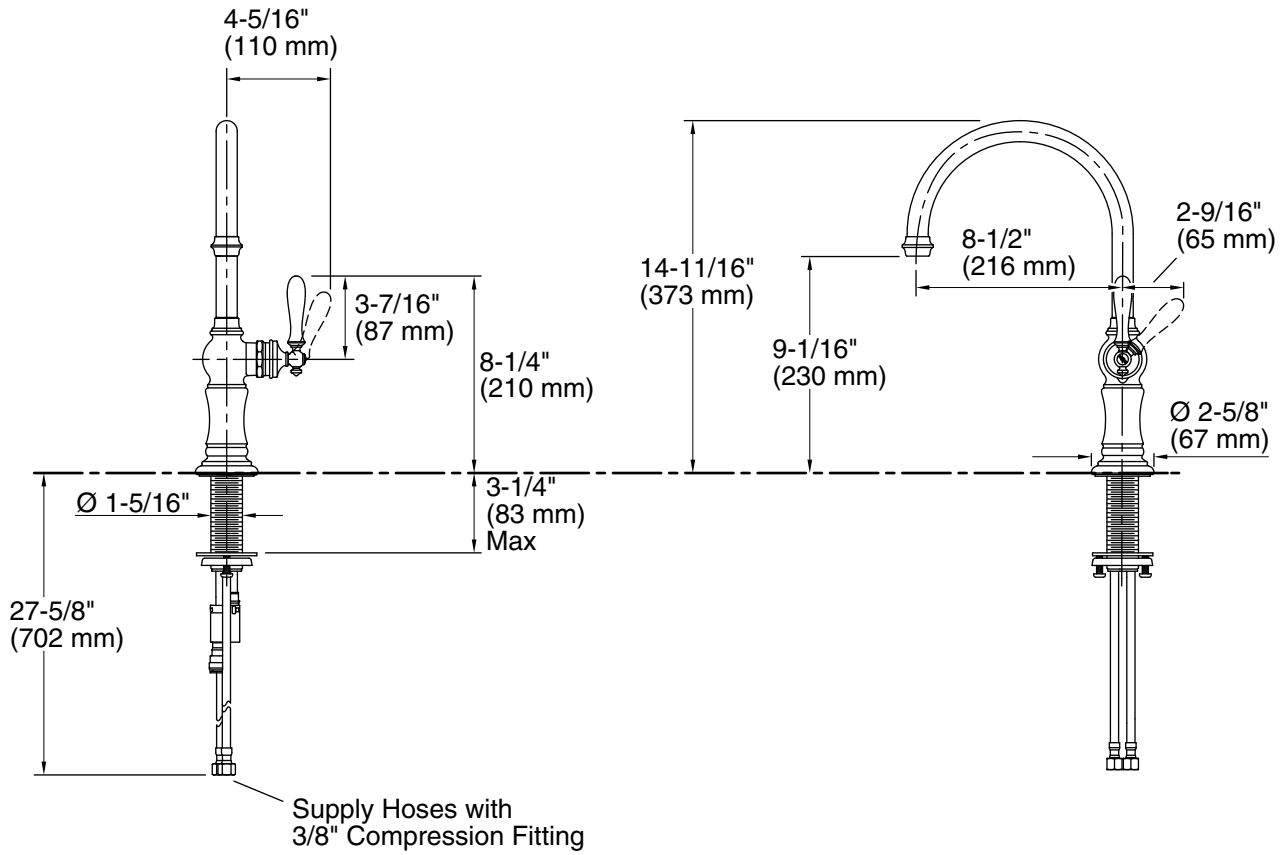

Features

- High-arch spout with 360° spout rotation offers superior clearance for filling pots and cleaning.
- KOHLER ceramic disc valves exceed industry longevity standards for a lifetime of durable performance.
- Single lever handle is simple to use and makes adjusting water temperature easy.
- Temperature memory allows faucet to be turned on and off at the temperature set during prior usage.
- Available with 8-1/2" (216mm) swing spout reach.
- Flexible connections for easy installation.
- 1.5 gpm (5.7 lpm) maximum flow rate at 60 psi (4.14 bar).

Installation

- Single-hole installation (3-hole escutcheon sold separately).

Adapters, Rough-in and Extension Kits

1012715 Range: 3-1/4" (83 mm) -
5-3/8" (137 mm)

Recommended Products/Accessories

1054432 1.5 GPM (5.7 l/min) Aerator Kit
K-99272 Three-Hole Kitchen Faucet Escutcheon
K-77685 Single-Cartridge Water Filtration System
K-77686 Double-Cartridge Water Filtration System
K-77687 single replacement filter cartridge
K-77688 Replacement Filter Cartridges, Two-Pack
K-23723 Faucet cleaner

Technical Information

All product dimensions are nominal.

Spout:

Spout reach: 8-1/2" (216 mm)

Notes

Install this product according to the installation guide.

ADA, CSA B651 compliant when installed to the specific requirements of these regulations.