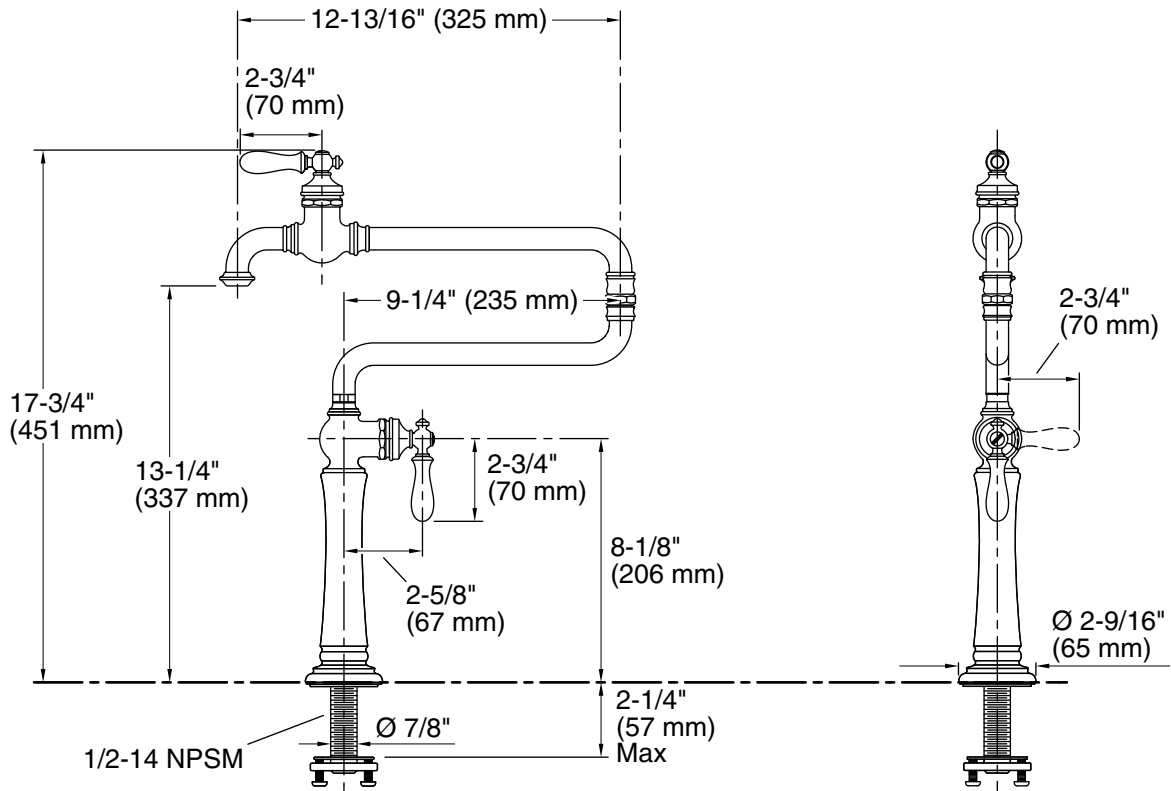

Features

- KOHLER ceramic disc valves exceed industry longevity standards for a lifetime of durable performance.
- Articulating spout with 360° rotation offers superior clearance for filling pots on cooktops and ranges.
- Single lever handle with main lever shutoff.
- 3.2 gpm (12.1 lpm) @ 60 psi (4.1 bar).
- Coordinates with other Artifacts kitchen products.

Technical Information

All product dimensions are nominal.

Faucet:

Flow rate: 3.2 gal/min (12.1 l/min)

Pressure: 60 psi (4.1 bar)

Spout:

Spout reach: 22" (559 mm)

Notes

Install this product according to the installation guide.

Supply hose not included. Requires a flexible supply hose with a 3/8" compression nut and 1/2-14 NPSM nut.