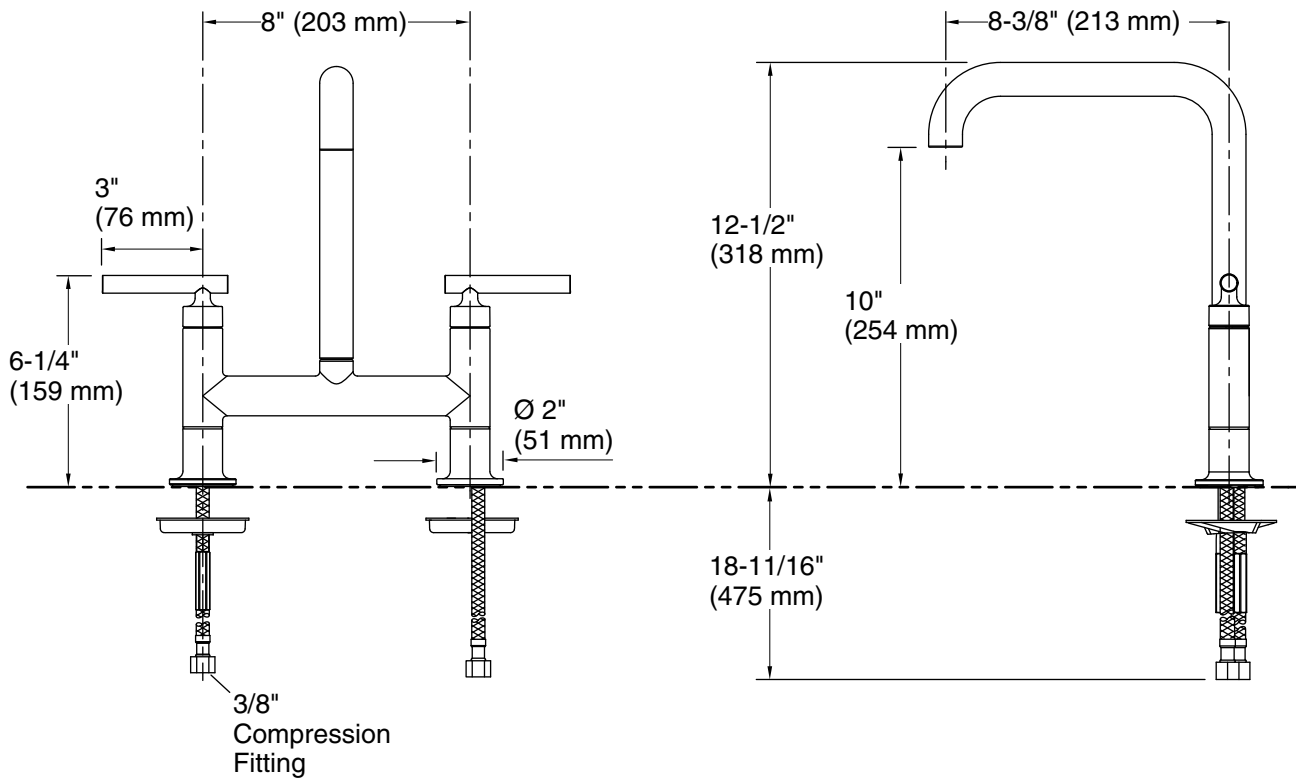

Technical Information

All product dimensions are nominal.

Notes

Install this product according to the installation guide.

ADA, CSA B651 compliant when installed to the specific requirements of these regulations.