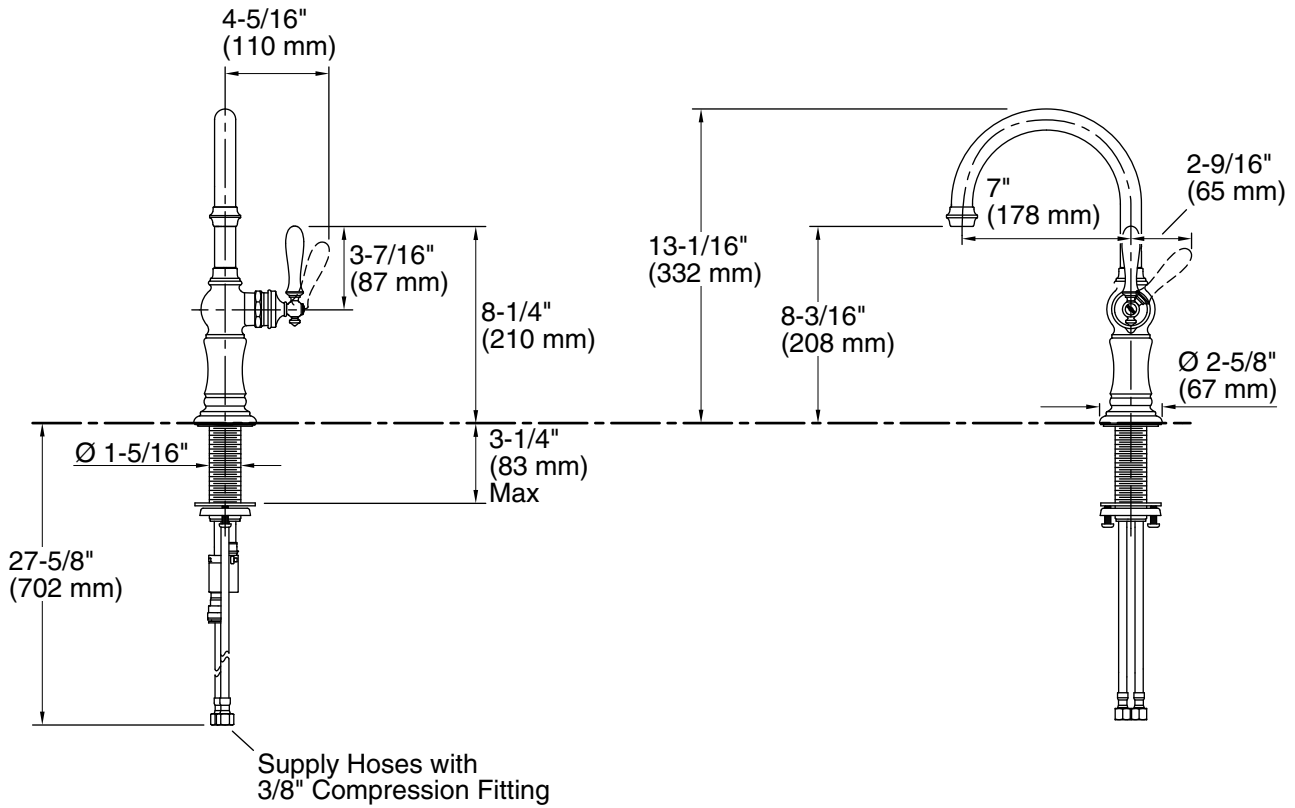

Features

- High-arch spout with 360° spout rotation offers superior clearance for filling pots and cleaning.
- KOHLER ceramic disc valves exceed industry longevity standards for a lifetime of durable performance.
- Single lever handle is simple to use and makes adjusting water temperature easy.
- Temperature memory allows faucet to be turned on and off at the temperature set during prior usage.
- Flexible connections for easy installation.
- 1.5 gpm (5.7 lpm) maximum flow rate at 60 psi (4.14 bar).

Adapters, Rough-in and Extension Kits

1012715 Range: 3-1/4" (83 mm) - 5-3/8" (137 mm)

Recommended Products/Accessories

1054432 1.5 GPM (5.7 l/min) Aerator Kit
K-77685 Single-Cartridge Water Filtration System
K-77686 Double-Cartridge Water Filtration System
K-77687 single replacement filter cartridge
K-77688 Replacement Filter Cartridges, Two-Pack
K-23723 Faucet cleaner

Technical Information

All product dimensions are nominal.

Spout:

Spout reach: 7" (178 mm)

Notes

Install this product according to the installation guide.

ADA, CSA B651 compliant when installed to the specific requirements of these regulations.