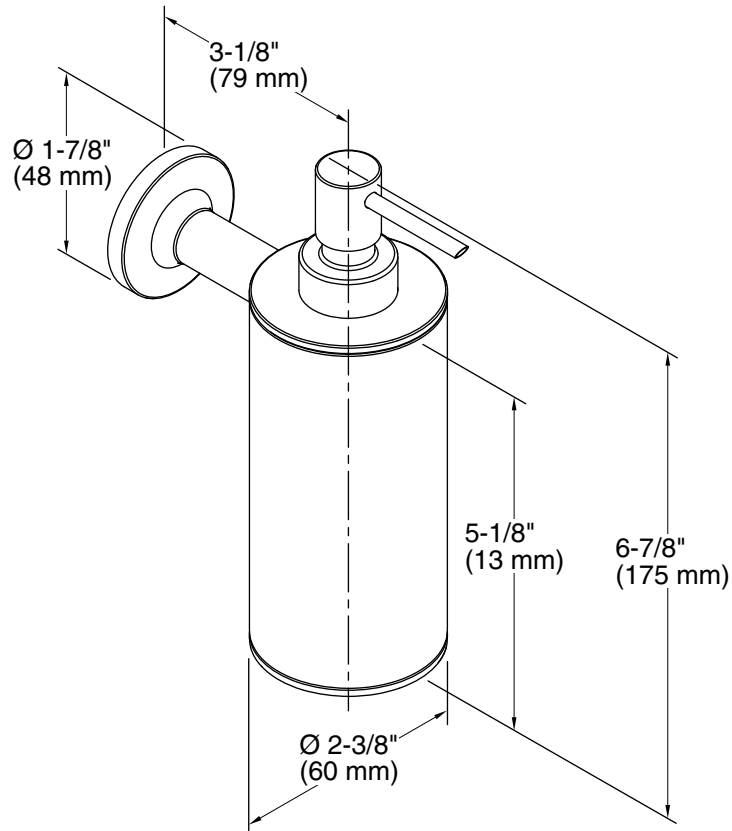

Purist®
Wall-Mount Soap/Lotion Dispenser
K-14380

Features

- Coordinates with other products in the Purist collection.

Material

- Premium metal construction for durability and reliability.
- KOHLER finishes resist corrosion and tarnishing.

Technical Information

All product dimensions are nominal.

Material: Metal

Notes

Install this product according to the installation guide.