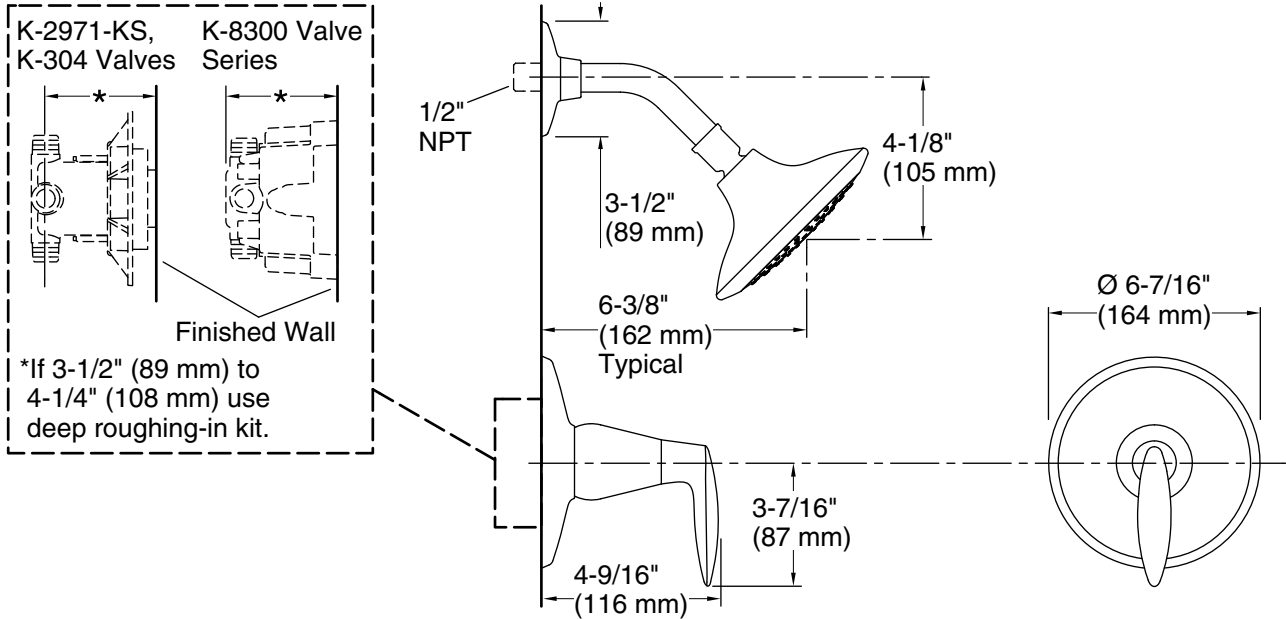

Features

- THIS NEW K-TS45106-4 TRIM REPLACES THE EXISTING K-T45106-4 TRIM. THE NEW TRIM IS IDENTICAL AND INCLUDES TRIM ADAPTER KITS FOR BOTH RITE-TEMP K-304/K-2971 HIFLOW AND THE NEW K-8304 SERIES VALVE.
- Pressure-balancing diaphragm technology maintains outlet temperature within +/-3°F during water pressure fluctuations.
- Provides anti-scald protection and temperature regulation.
- Single handle controls both on/off activation and temperature settings.
- Includes faceplate with ADA-compliant metal level handle.
- Includes single-function 2.5 gpm (9.5 lpm) showerhead with Katalyst® air-induction technology.
- MasterClean™ sprayface features an easy-to-clean surface that withstands mineral buildup.
- Includes shower arm and flange.
- Coordinates with Alteo faucets, accessories, and showering components to complete your bathroom.

Color	Code	Description
	CP	Polished Chrome
	BN	Vibrant® Brushed Nickel
	2BZ	Oil-Rubbed Bronze

Technical Information

All product dimensions are nominal.

Drain included: No

Showerhead/Body Spray:

Rated maximum flow: 2.5 gal/min (9.5 l/min)

Pressure: 80 psi (5.5 bar)

Notes

Install the product according to the installation guide.

NOTICE: Risk of product damage. Long screws for installing trim can damage the K-2971-KS valve. Consult the trim installation guide to verify if the thin wall installation kit (88526) is needed.