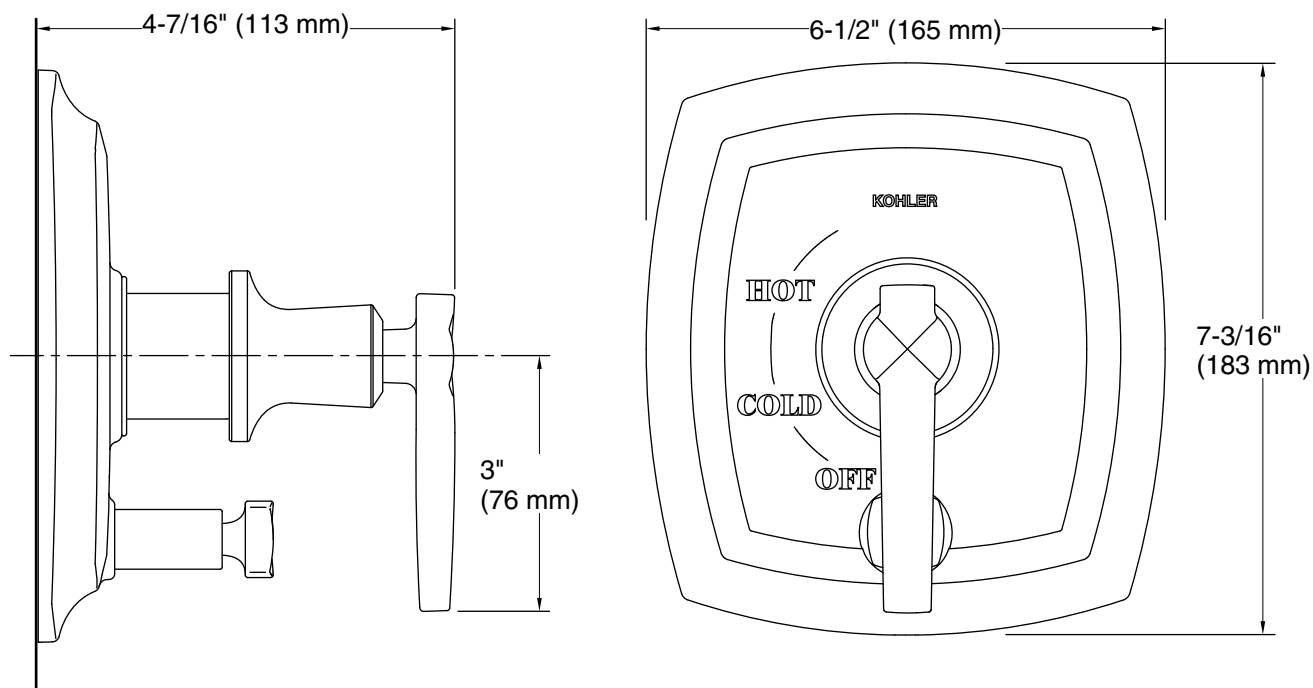

Technical Information

All product dimensions are nominal.

Notes

Install this product according to the installation instructions.

Avoid cross-flow conditions. Do not install shut-off device on either valve outlet.

Install straight pipe or tube drop of 7" (178 mm) to 18" (457 mm) with single elbow between the valve and wall-mount spout.

ADA, OBC, CSA B651 compliant when installed to the specific requirements of these regulations.