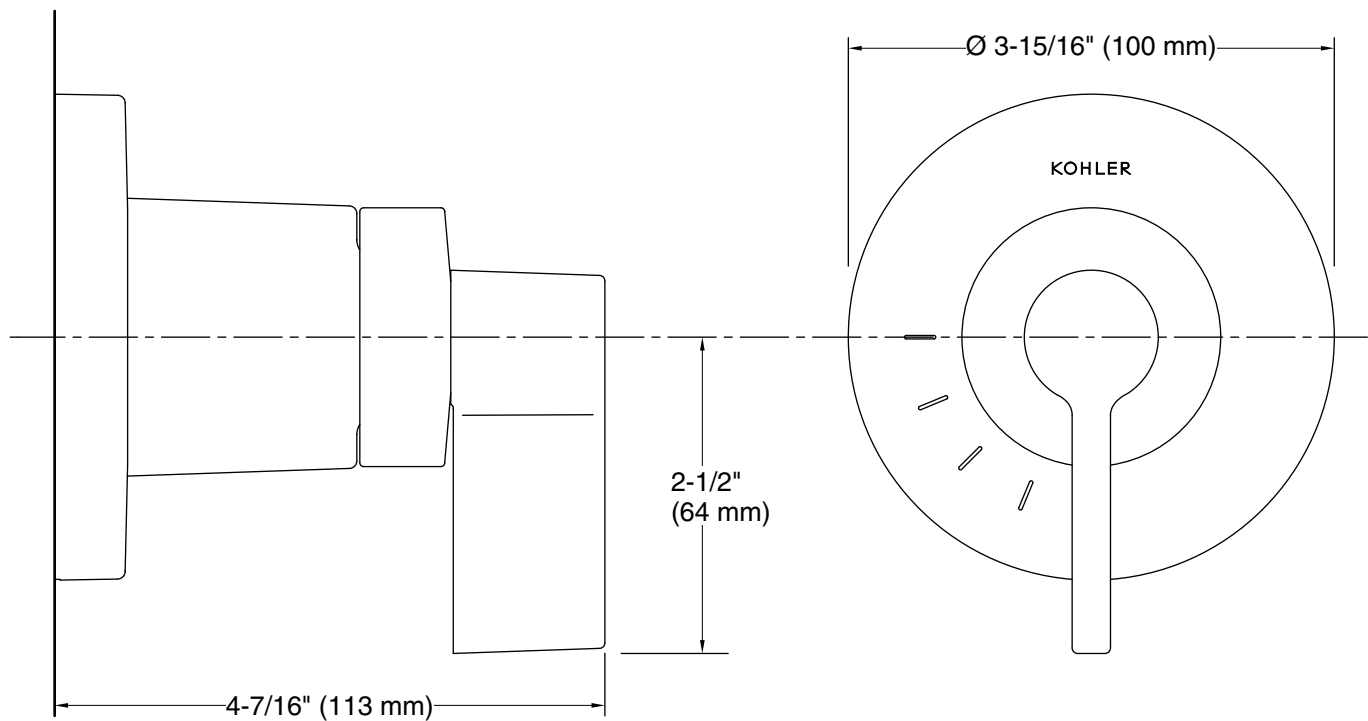

Technical Information

All product dimensions are nominal.

Drain included: No

Notes

Install this product according to the installation instructions.

ADA, OBC, CSA B651 compliant when installed to the specific requirements of these regulations.