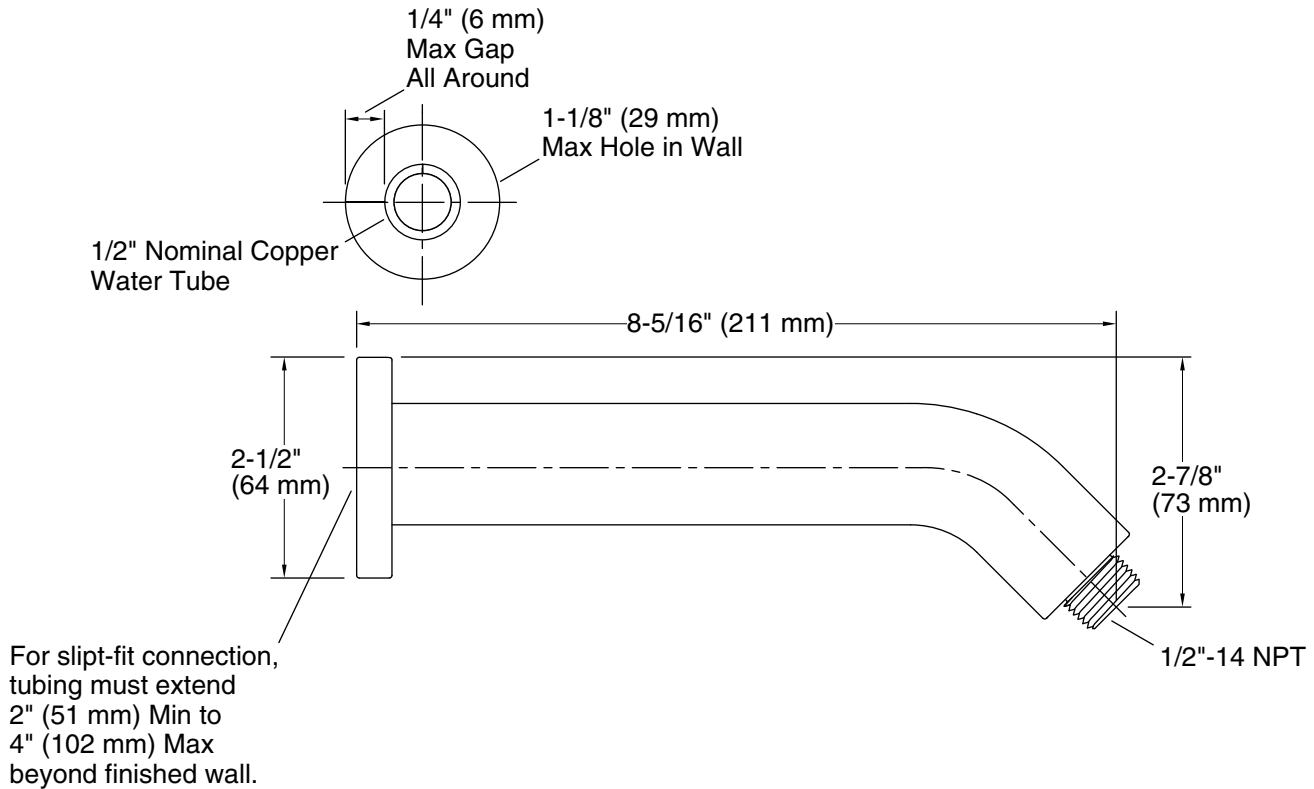

Features

- Slip-fit connection.
- Fluid design lines for ease of cleaning.
- For use with any KOHLER showerhead (sold separately).

Material

- Metal construction.

Recommended Products/Accessories

K-23723 Faucet cleaner

Technical Information

All product dimensions are nominal.

Notes

Install this product according to the installation guide.

Product installs using a slip-fit connection to a 1/2" nominal copper tubing.