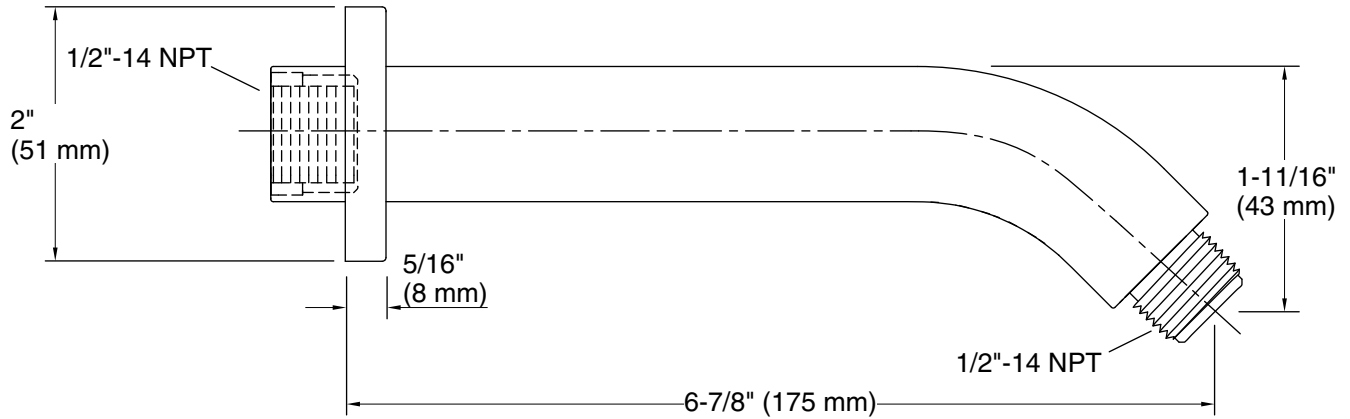

Technical Information

All product dimensions are nominal.

Notes

Install this product according to the installation guide.