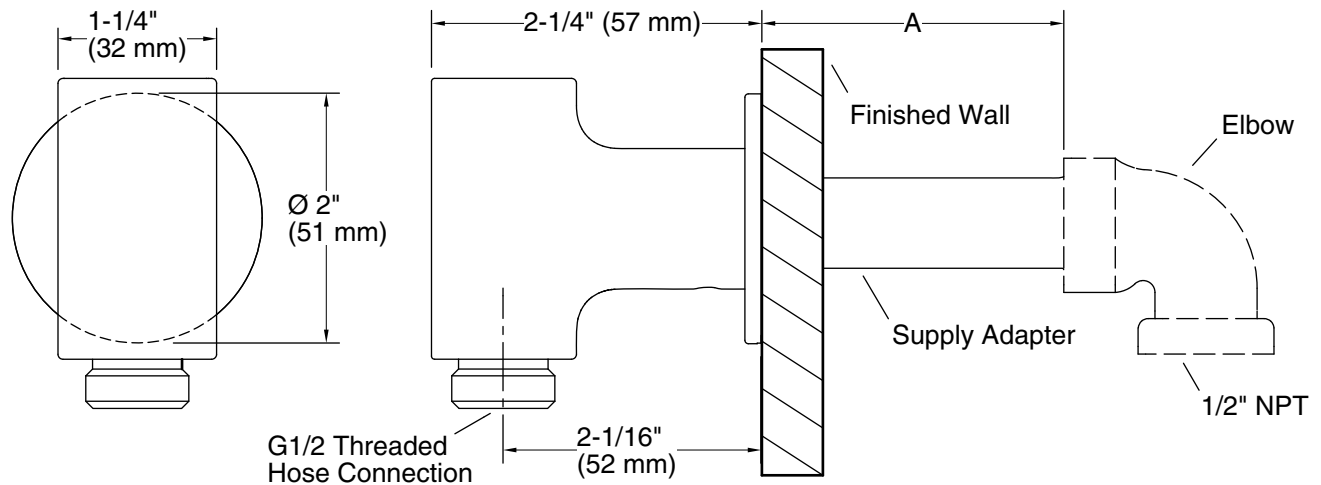

Features

- For use with a handshower and hose (sold separately).
- Includes check valve for backflow prevention.
- Coordinates with other products in the Exhale collection.

Material

- Metal construction.
- KOHLER finishes resist corrosion and tarnishing.

Installation

- Wall-mount.
- Easy installation using slip-fit connection.
- Includes 1218069 supply adapter.
- May require other adapter based on installation type (sold separately).

Recommended Products/Accessories

Color	Code	Description
	CP	Polished Chrome
	SN	Vibrant® Polished Nickel
	BN	Vibrant® Brushed Nickel
	TT	Vibrant Titanium

Supply Adapter	A
1218069 (included)	1-13/16" – 2-5/16" (46 mm – 59 mm)
1229031*	0 – 1/2" (0 – 13 mm)
1247986*	5/16" – 13/16" (8 mm – 21 mm)
1247985*	13/16" – 1-5/16" (21 mm – 33 mm)
1247984*	1-5/16" – 1-13/16" (33 mm – 46 mm)
1218070*	2-5/16" – 2-13/16" (59 mm – 71 mm)
1218071*	2-13/16" – 3-5/16" (71 mm – 84 mm)

*Sold Separately

Technical Information

All product dimensions are nominal.

Drain included: No

Notes

Install this product according to the installation guide.

If dimension "A" is between 1-13/16" (46 mm) and 2-5/16" (59 mm) use the included supply adapter. For the other dimensions, order the appropriate supply adapter.