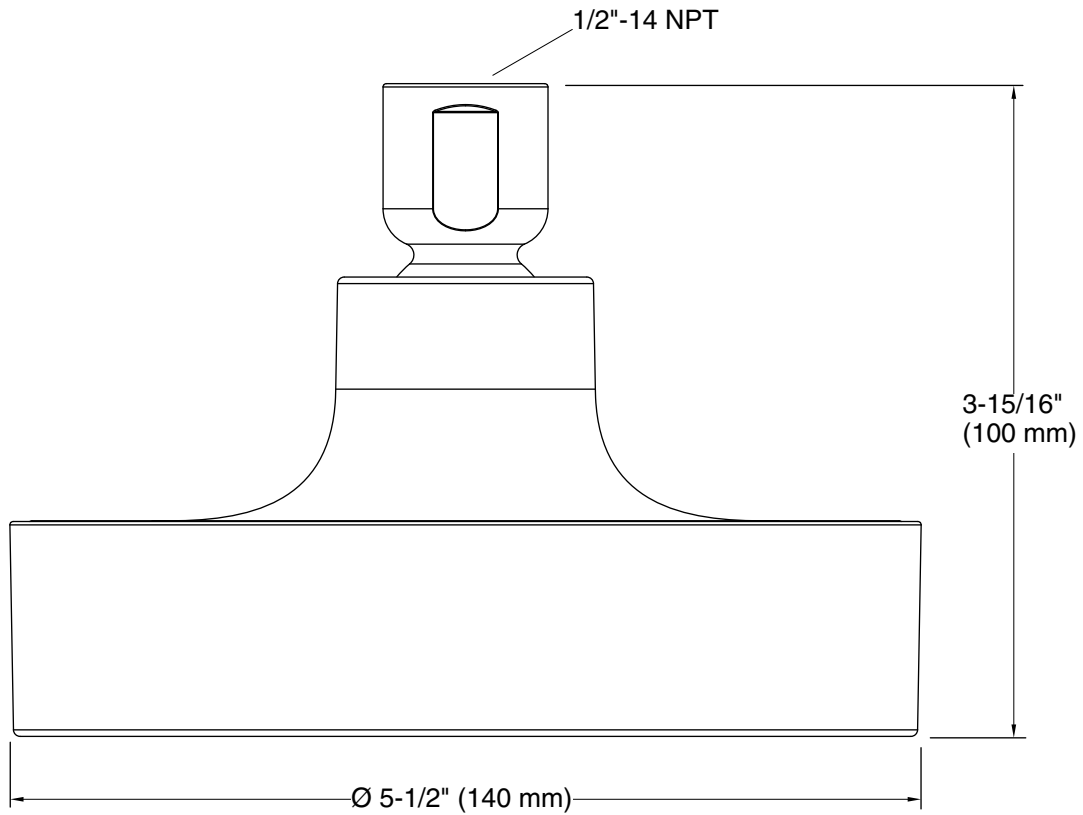

Features

- MasterClean™ sprayface features an easy-to-clean surface that withstands mineral buildup.
- Single-function showerhead with 48 translucent nozzles.
- 5-1/2" (140 mm) diameter sprayface.
- 1.75 gpm (6.6 lpm) maximum flow rate.
- Complements Purist faucets and accessories.

Technical Information

All product dimensions are nominal.

Showerhead/Body Spray:

Rated maximum flow: 1.75 gal/min (6.6 l/min)

Pressure: 80 psi (5.5 bar)

Notes

For use with automatic compensating valves rated at 1.5 gal/min (5.7 l/min) or less.