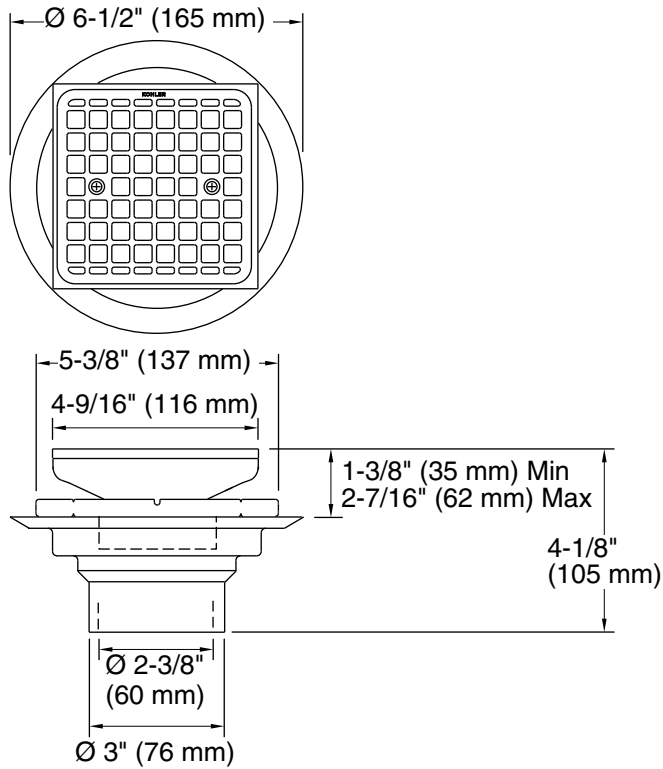

Features

- Removable square shaped grid plate.
- Reversible collar to accommodate a variety of tile thicknesses.
- 2" and 3" PVC connection.

Material

- Brass and PVC construction.
- KOHLER finishes resist corrosion and tarnishing.

Installation

- Through-the-floor tile-in installation.

Recommended Products/Accessories

K-23726 Drain treatment
K-23723 Faucet cleaner

Codes/Standards

ASME A112.18.2/CSA B125.2

KOHLER® One-Year Limited Warranty

Collar with Threads Facing Down

Collar with Threads Facing Up

Technical Information

All product dimensions are nominal.

Notes

Install this product according to the installation instructions.