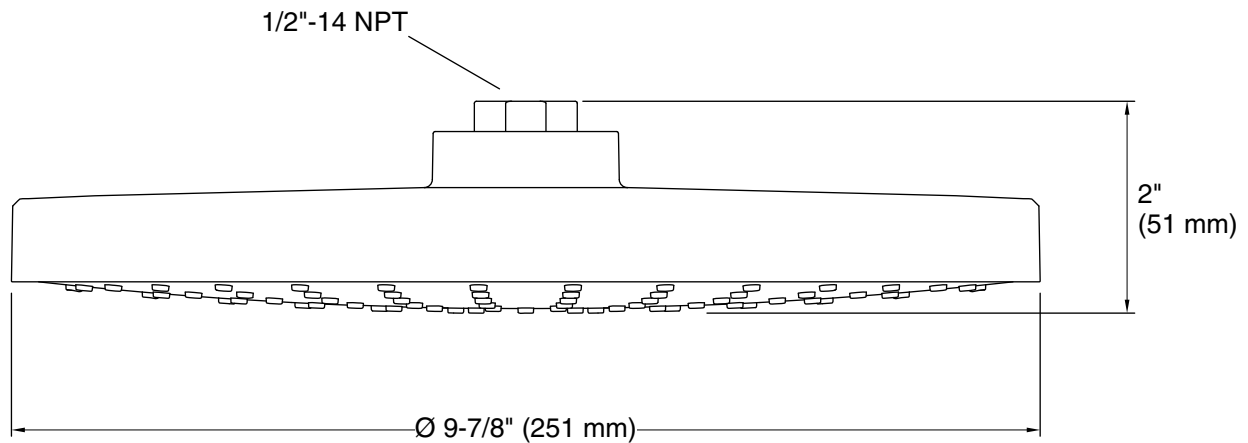

Technical Information

All product dimensions are nominal.

Faucet:

Flow rate: 2 gal/min (7.6 l/min)

Showerhead/Body Spray:

Rated maximum flow: 2 gal/min (7.6 l/min)

Pressure: 45 psi (3.1 bar)

Notes

Install this product according to the installation instructions.