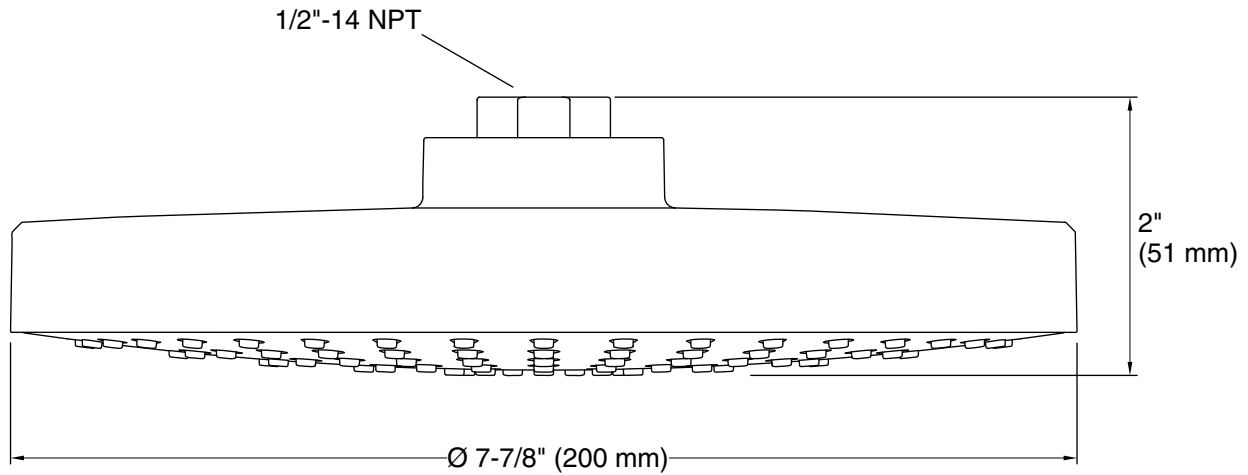

Technical Information

All product dimensions are nominal.

Faucet:

Flow rate: 2 gal/min (7.6 l/min)

Showerhead/Body Spray:

Rated maximum flow: 2 gal/min (7.6 l/min)

Pressure: 45 psi (3.1 bar)

Notes

Install this product according to the installation instructions.