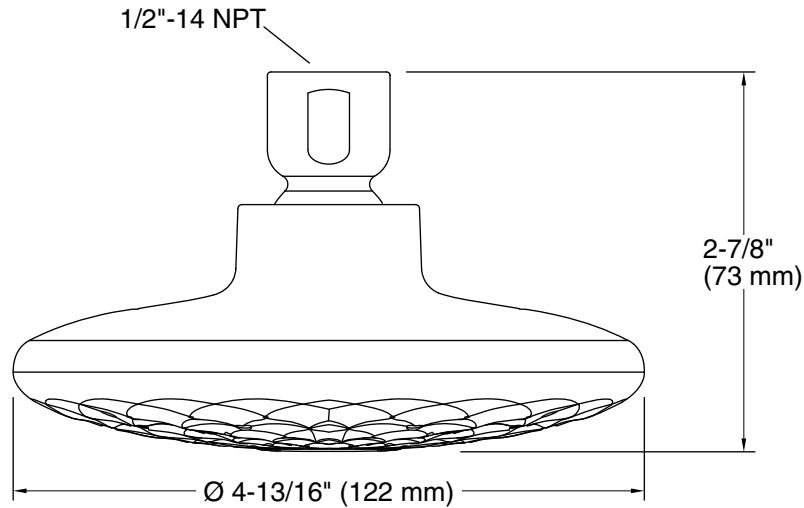

Technical Information

All product dimensions are nominal.

Showerhead/Body Spray:

Rated maximum flow: 2 gal/min (7.6 l/min)

Notes

Install this product according to the installation guide.