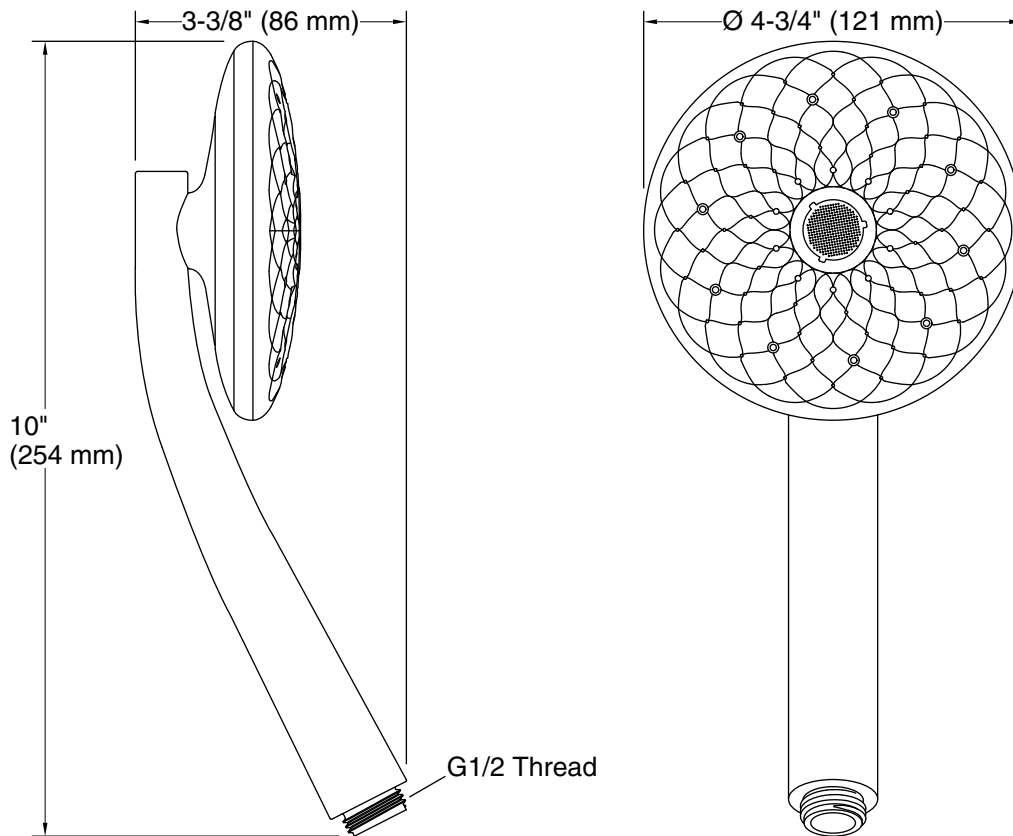

Technical Information

All product dimensions are nominal.

Handshower:

Rated maximum flow: 1.75 gal/min (6.6 l/min)

Notes

Install this product according to the installation instructions.

Plumbing codes require approved backflow prevention devices to be installed in-line to handshowers. Please consult with local plumbing officials.

OBC compliant when installed to the specific requirements of these regulations.