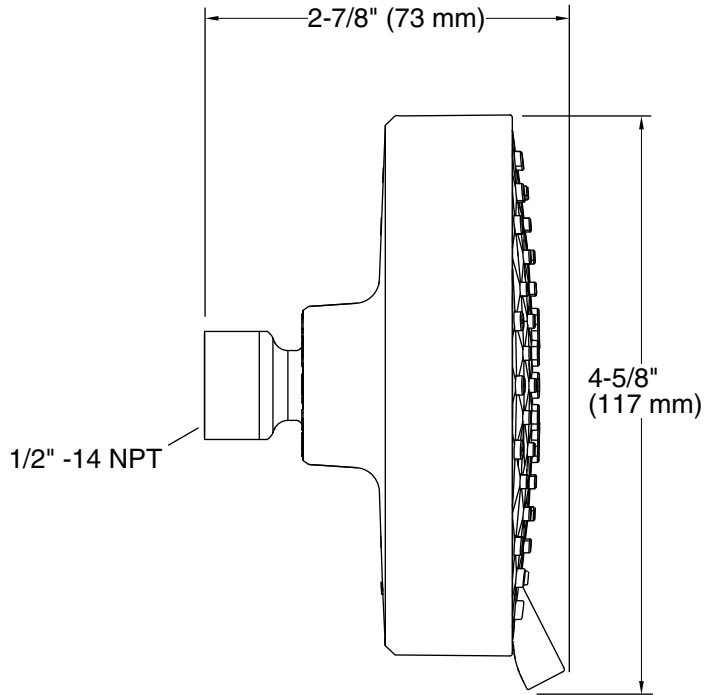

Features

- Showerhead features contemporary design.
- Advanced spray engine provides three alternate experiences: wide coverage, intense drenching, and targeted spray.
- Wide coverage spray produces an encompassing spray for everyday use.
- Intense drenching spray delivers a forceful spray ideal for rinsing shampoo from hair.
- Targeted spray is a focused stream for targeting sore muscles or use as a utility spray.
- Simple thumb tab smoothly transitions between sprays.
- Spray nozzles cover full area of sprayhead.
- MasterClean™ sprayface features an easy-to-clean surface that withstands mineral buildup.
- 2.0 gal/min (7.6 l/min) maximum flow rate showerhead.
- ½" NPT connection.

Technical Information

All product dimensions are nominal.

Showerhead/Body Spray:

Rated maximum flow: 2 gal/min (7.6 l/min)

Notes

Install this product according to the installation guide.