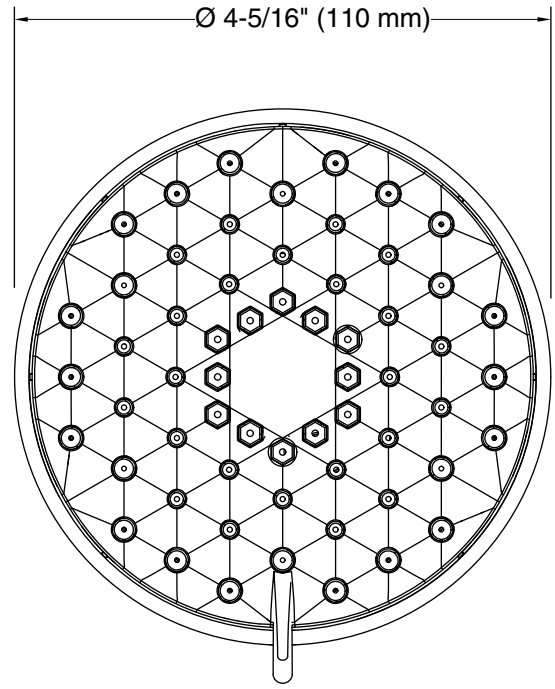

Features

- Showerhead features contemporary design.
- Advanced spray engine provides three alternate experiences: wide coverage, intense drenching, and targeted spray.
- Wide coverage spray produces an encompassing spray for everyday use.
- Intense drenching spray delivers a forceful spray ideal for rinsing shampoo from hair.
- Targeted spray is a focused stream for targeting sore muscles or use as a utility spray.
- Simple thumb tab smoothly transitions between sprays.
- Spray nozzles cover full area of sprayhead.
- MasterClean™ sprayface features an easy-to-clean surface that withstands mineral buildup.
- 2.0 gal/min (7.6 l/min) maximum flow rate showerhead.
- ½" NPT connection.

Recommended Products/Accessories

- K-7395 Shower Arm and Flange
- K-7397 Shower Arm and Flange
- K-23723 Faucet cleaner

Codes/Standards

ASME A112.18.1/CSA B125.1
EPA WaterSense®

KOHLER® Faucet Lifetime Limited Warranty

Technical Information

All product dimensions are nominal.

Showerhead/Body Spray:

Rated maximum flow: 2 gal/min (7.6 l/min)

Notes

Install this product according to the installation guide.