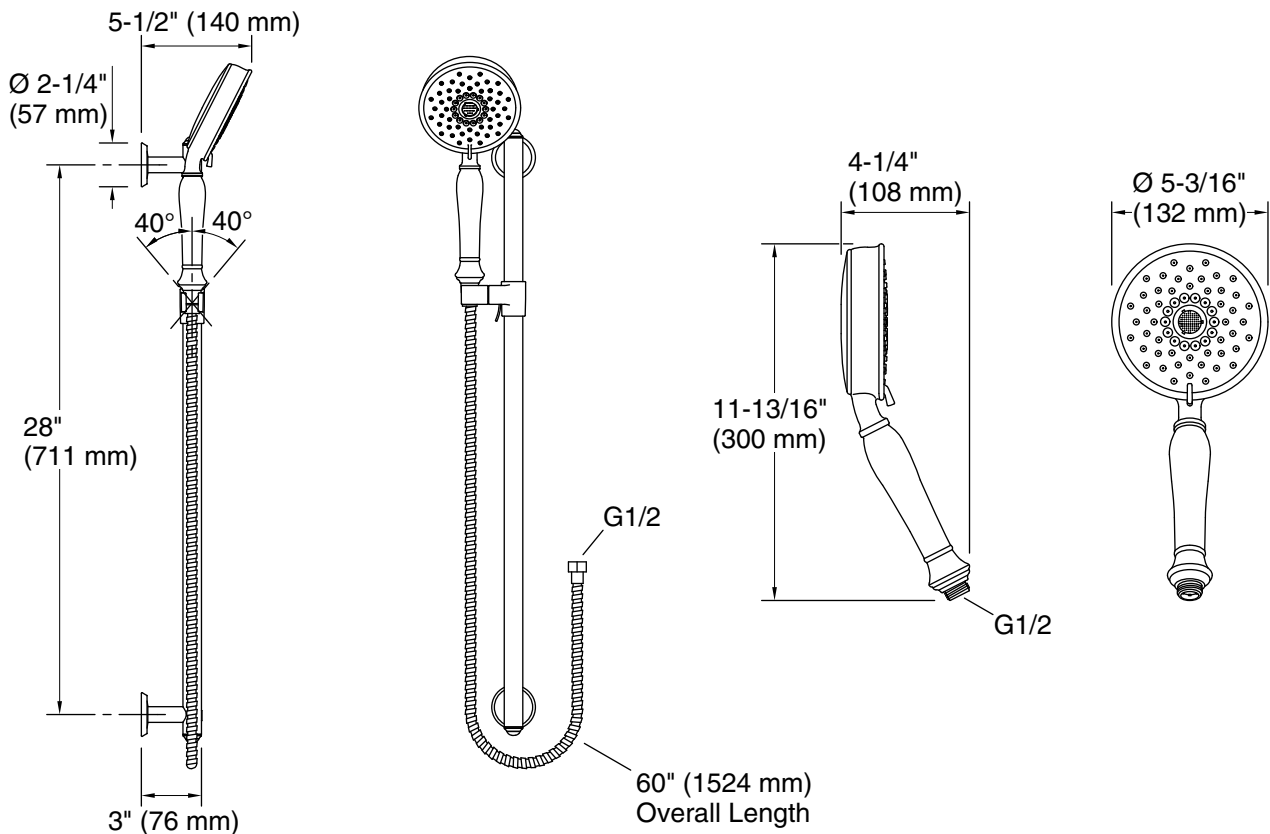

Features

- Includes Bancroft® 1.75-gpm multifunction handshower, 60" metal hose, 30" slidebar and traditional slidebar trim.
- Multifunction showerhead and handshower each have advanced spray engines to provide three experiences: full coverage, pulsating massage, and silk spray.
- Full coverage spray produces an encompassing spray ideal for everyday use.
- Pulsating massage spray targets sore muscles to ease away aches and pains.
- Silk spray releases a dense, luxurious spray ideal for rinsing.
- Thumb tab allows for a smooth transition between sprays.
- Combination of balance, weight, grip, and angle makes this handshower comfortable and easy to use.
- MasterClean™ sprayface features an easy-to-clean surface that withstands mineral buildup.
- 1.75 gpm (6.6 lpm) flow rate.
- 30" slidebar features adjustable mounting brackets for installation flexibility.
- Coordinates with Bancroft and Devonshire faucets and accessories.
- Features a nonpositive shutoff: water-saving pause mode to temporarily reduce water flow.

Technical Information

All product dimensions are nominal.

Handshower:

Rated maximum flow: 1.75 gal/min (6.6 l/min)
 Pressure: 45 psi (3.1 bar)

Notes

Install this product according to the installation instructions.

IMPORTANT! The slide bar must be mounted to stud framing supports at both the top and bottom mounting locations. Plastic wall anchors will not support the slide bar. Do not use or depend on plastic wall anchors to attach the slide bar.

Plumbing codes may require that an atmospheric vacuum breaker be installed in-line to handshowers. Consult with local codes.

ADA, OBC compliant when installed to the specific requirements of these regulations.