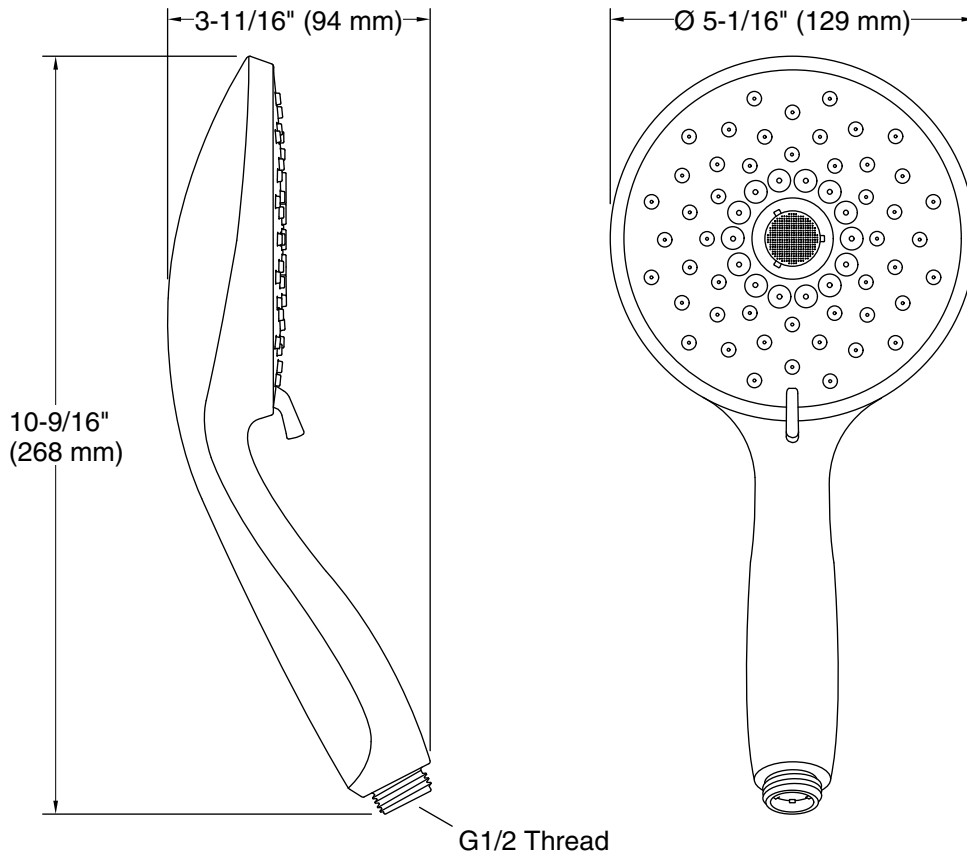

#### Features

- Multifunction showerhead and handshower each have advanced spray engines to provide three experiences: full coverage, pulsating massage, and silk spray.
- Full coverage spray produces an encompassing spray ideal for everyday use.
- Pulsating massage spray targets sore muscles to ease away aches and pains.
- Silk spray releases a dense, luxurious spray ideal for rinsing.
- Thumb tab allows for a smooth transition between sprays.
- Combination of balance, weight, grip, and angle makes this handshower comfortable and easy to use.
- MasterClean™ sprayface features an easy-to-clean surface that withstands mineral buildup.
- 1.75 gpm (6.6 lpm) flow rate.
- Requires K-8593, K-9514, K-98360, K-98359, K-45981, or K-45982 shower hose (sold separately).
- Coordinates with Forte®, Alteo®, and Refinia® faucets and accessories.
- Features a nonpositive shutoff: water-saving pause mode to temporarily reduce water flow.

#### Technical Information

All product dimensions are nominal.