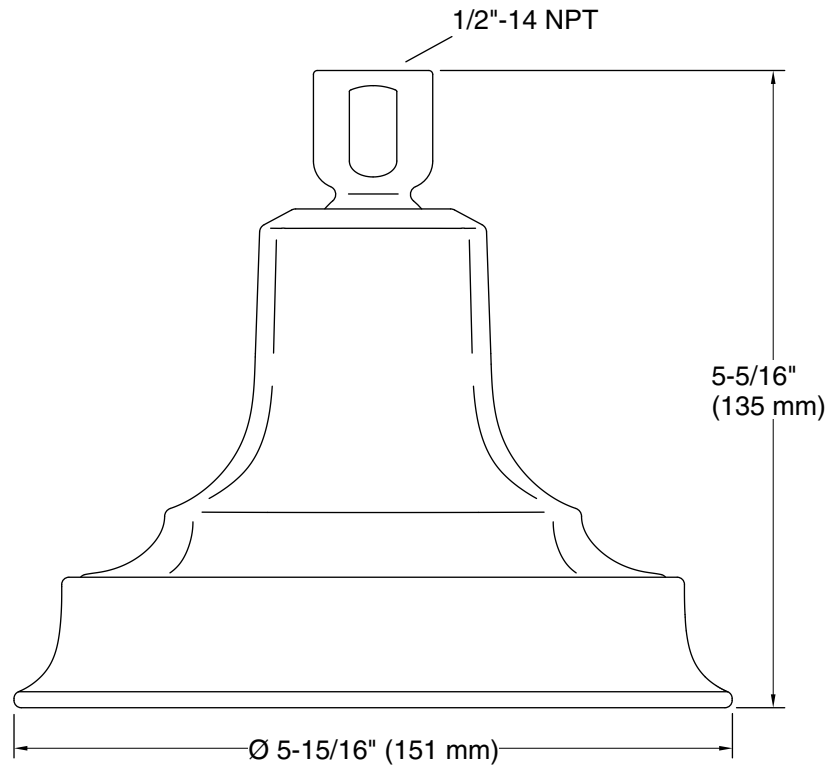

Technical Information

All product dimensions are nominal.

Showerhead/Body Spray:

Rated maximum flow: 2.5 gal/min (9.5 l/min)

Notes

Install this product according to the installation guide.