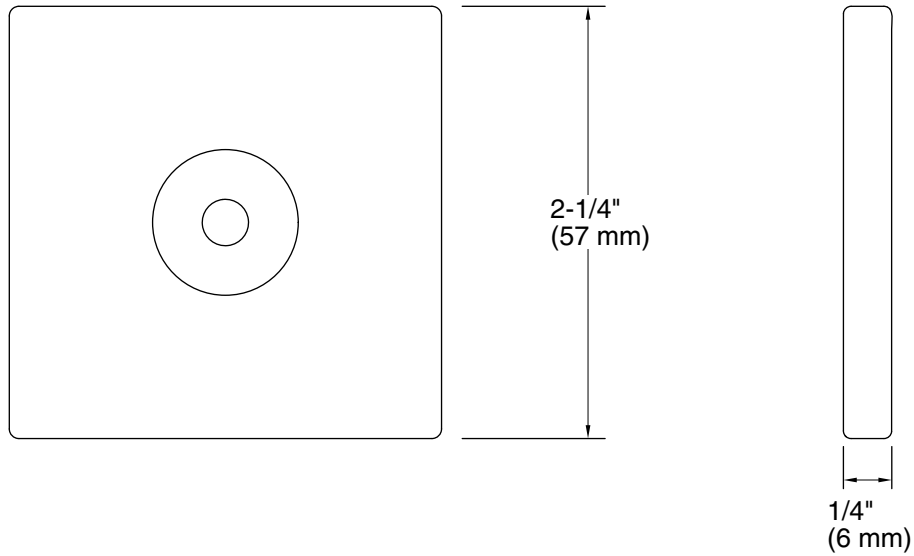

Color tiles intended for reference only.

Color	Code	Description
	CP	Polished Chrome
	SN	Vibrant® Polished Nickel
	BN	Vibrant® Brushed Nickel
	BL	Matte Black

Technical Information

All product dimensions are nominal.