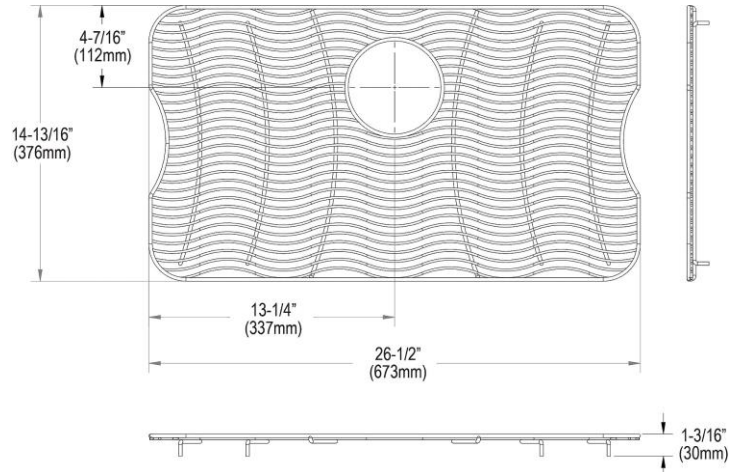

Material:	Stainless Steel
Finish:	Polished Stainless Steel
Dimensions:	26-1/2" x 14-13/16" x 1"
Fits Bowl Size(s):	28" x 16"

Special Note: For bowls with rear center drain opening.

AMERICAN PRIDE. A LIFETIME TRADITION.
Like your family, the Elkay family has values and traditions that endure. For almost a century, Elkay has been a family-owned and operated company, providing thousands of jobs that support our families and communities.

[Clean and Care Manual (PDF)](#)

[Clean and Care Manual (PDF)](#)

[Warranty (PDF)](#)