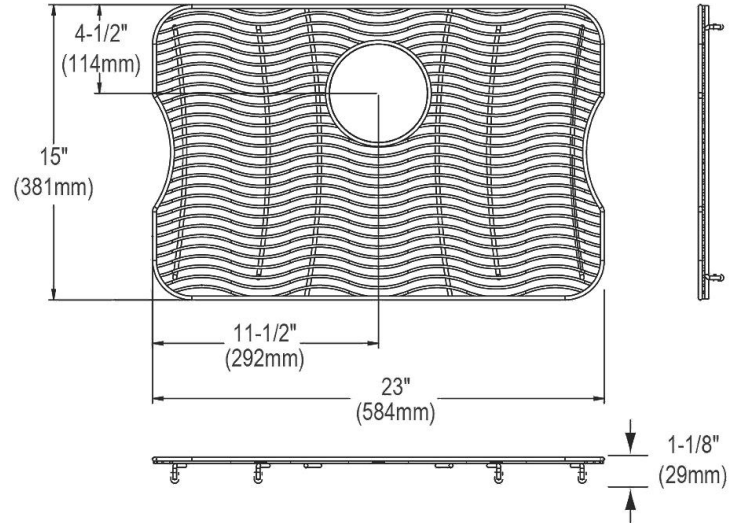

Material:	Stainless Steel
Finish:	Polished Stainless Steel
Dimensions:	23" x 15" x 1-1/8"
Fits Bowl Size(s):	24" x 16"

Special Note: For bowls with rear center drain opening.

AMERICAN PRIDE. A LIFETIME TRADITION.
Like your family, the Elkay family has values and traditions that endure. For almost a century, Elkay has been a family-owned and operated company, providing thousands of jobs that support our families and communities.

[Clean and Care Manual (PDF)](#)

[Clean and Care Manual (PDF)](#)

[Warranty (PDF)](#)