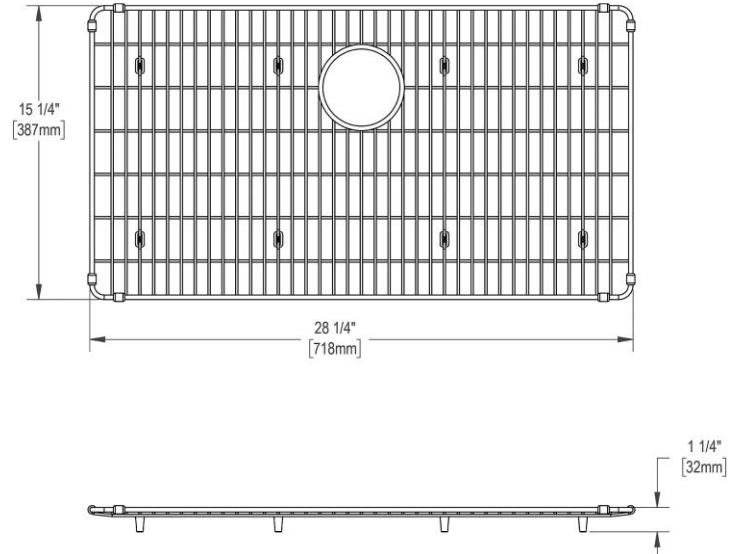

Material:	Stainless Steel
Finish:	Polished Stainless Steel
Dimensions:	28-1/4" x 15-1/4" x 1-1/4"

Special Note: For bowls with rear center drain opening.

AMERICAN PRIDE. A LIFETIME TRADITION. Like your family, the Elkay family has values and traditions that endure. For almost a century, Elkay has been a family-owned and operated company, providing thousands of jobs that support our families and communities.

[Clean and Care Manual (PDF)](#)

[Clean and Care Manual (PDF)](#)

[Warranty (PDF)](#)