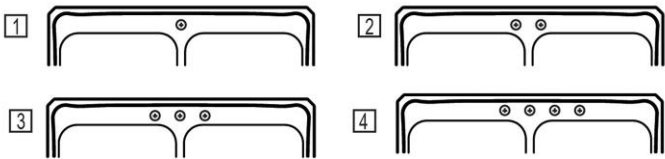

Installation Type:	Drop-in
Material:	304 Stainless Steel
Finish:	Brushed Satin
Gauge:	20
Sound Deadening:	Bottom only pads
Number of Bowls:	2
Sink Dimensions:	43" x 22" x 6-7/8"
Bowl 1 Dimensions:	19" x 15-3/4" x 6-3/4"
Bowl 2 Dimensions:	19" x 15-3/4" x 6-3/4"
Drain Size:	3-1/2" (89mm)
Drain Location:	Center
Minimum Cabinet Size:	48"
Mounting Hardware:	Part # 64090014 included for countertops up to 3/4" (19mm) thick
Template Included:	No
Cutout Template #:	1000001286

Template is available for download at [elkay.com](#). CAD software will be required to open the template.

Cutout Dimensions for Drop-in Installation:

42-3/8" x 21-3/8" (1076mm x 543mm) with 1-1/2" (38mm) corner radius

[Clean and Care Manual \(PDF\)](#)

[Installation Instructions \(PDF\)](#)

[Warranty \(PDF\)](#)

Hole Drilling Configurations:

1-1/2" (38mm) Diameter Faucet Holes on 4" (102mm) Centers

Installation Profile: