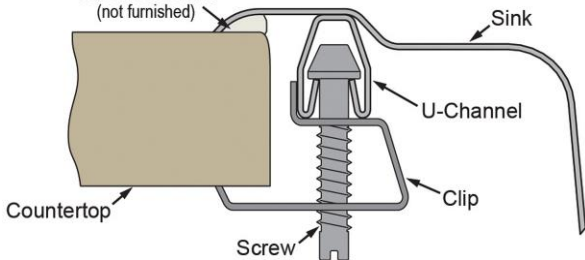

PART: _____ QTY: _____

PROJECT: _____

CONTACT: _____

DATE: _____

NOTES: _____

APPROVAL: _____

In keeping with our policy of continuing product improvement, Elkay reserves the right to change product specifications without notice. Please visit [elkay.com](#) for the most current version of Elkay product specification sheets. This specification describes an Elkay product with design, quality, and functional benefits to the user. When making a comparison of other producers' offerings, be certain these features are not overlooked.