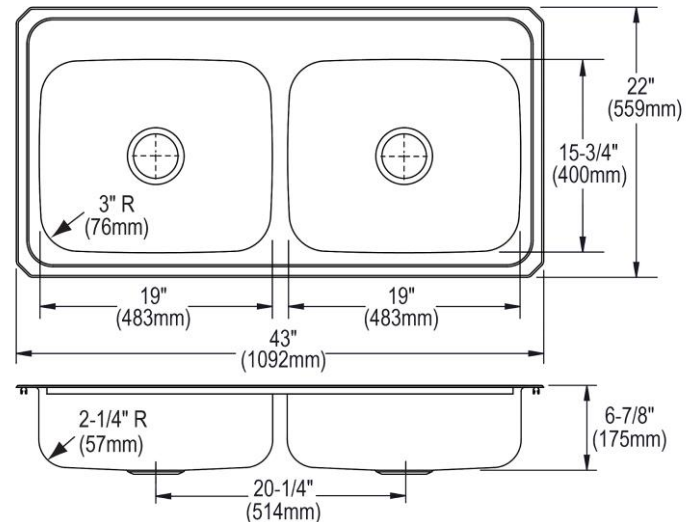

PART: _____ QTY: _____

PROJECT: _____

CONTACT: _____

DATE: _____

NOTES: _____

APPROVAL: _____

In keeping with our policy of continuing product improvement, Elkay reserves the right to change product specifications without notice. Please visit [elkay.com](#) for the most current version of Elkay product specification sheets. This specification describes an Elkay product with design, quality, and functional benefits to the user. When making a comparison of other producers' offerings, be certain these features are not overlooked.