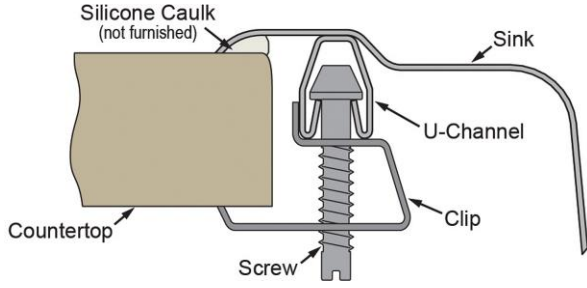

[Clean and Care Manual \(PDF\)](#)

[Installation Instructions \(PDF\)](#)

[Warranty \(PDF\)](#)

Hole Drilling Configurations:

1-1/2" (38mm) Diameter Faucet Holes on 4" (102 mm) Centers

PART: _____ QTY: _____

Installation Profile:

Optional Accessories		
CB1516	Elkay Hardwood 15" x 16-3/4" x 3/4" Cutting Board	
LK99	Elkay Deluxe 3-1/2" Drain Type 304 Stainless Steel Body, Strainer Basket Rubber Seal and Tailpiece	
LKWERBSS	Elkay Stainless Steel 15-3/8" x 12-3/8" x 5-7/16" Rinsing Basket	