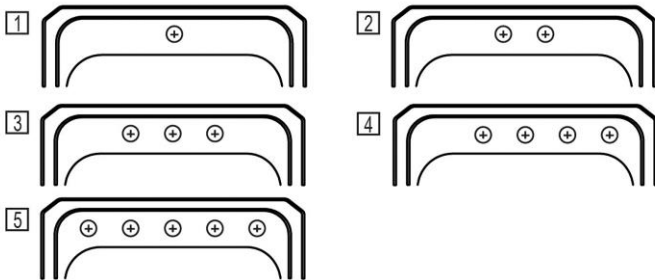

Installation Type:	Drop-in
Material:	304 Stainless Steel
Finish:	Brushed Satin
Gauge:	20
Sound Deadening:	Bottom only pads
Number of Bowls:	1
Sink Dimensions:	25" x 21-1/4" x 6-7/8"
Bowl 1 Dimensions:	21" x 15-3/4" x 6-3/4"
Drain Size:	3-1/2" (89mm)
Drain Location:	Center
Minimum Cabinet Size:	30"
Mounting Hardware:	Part # 64090012 included for countertops up to 3/4" (19mm) thick
Template Included:	No
Cutout Template #:	1000001245

Template is available for download at [elkay.com](#). CAD software will be required to open the template.

Cutout Dimensions for Drop-in Installation:

24-3/8" x 20-5/8" (619mm x 524mm) with 1-1/2" (38mm) corner radius

[Clean and Care Manual \(PDF\)](#)

[Installation Instructions \(PDF\)](#)

[Warranty \(PDF\)](#)

Hole Drilling Configurations:

1-1/2" (38mm) Diameter Faucet Holes on 4" (102 mm) Centers

PART: _____ QTY: _____