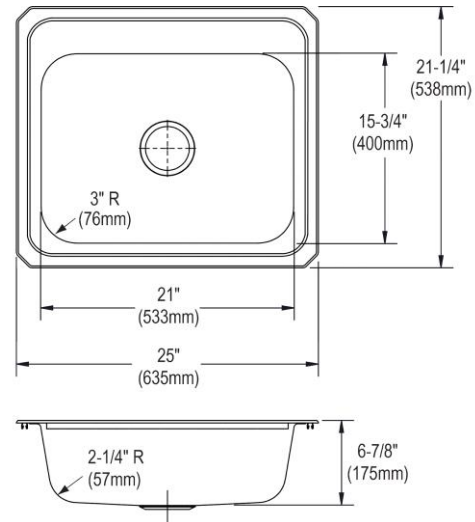

Installation Type:	Drop-in
Material:	304 Stainless Steel
Finish:	Brushed Satin
Gauge:	20
Sound Deadening:	Bottom only pads
Number of Bowls:	1
Sink Dimensions:	25" x 21-1/4" x 6-7/8"
Bowl 1 Dimensions:	21" x 15-3/4" x 6-3/4"
Drain Size:	3-1/2" (89mm)
Drain Location:	Center
Minimum Cabinet Size:	30"
Mounting Hardware:	Part # 64090012 included for countertops up to 3/4" (19mm) thick
Template Included:	No
Cutout Template #:	1000001245

Template is available for download at [elkay.com](#). CAD software will be required to open the template.

Cutout Dimensions for Drop-in Installation:

24-3/8" x 20-5/8" (619mm x 524mm) with 1-1/2" (38mm) corner radius

[Clean and Care Manual \(PDF\)](#)

[Installation Instructions \(PDF\)](#)

[Warranty \(PDF\)](#)

Hole Drilling Configurations:

1-1/2" (38mm) Diameter Faucet Holes on 4" (102 mm) Centers

PART: _____ QTY: _____