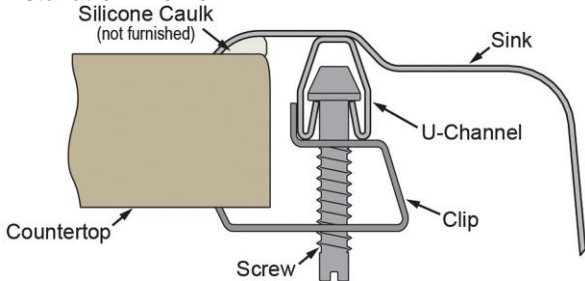

[Clean and Care Manual \(PDF\)](#)

[Installation Instructions \(PDF\)](#)

[Warranty \(PDF\)](#)

**Hole Drilling Configurations:**

1-1/2" (38mm) Diameter Faucet Holes on 4" (102mm) Centers

**Installation Profile:**