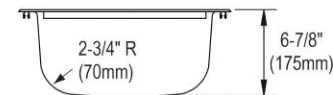

Template is available for download at [elkay.com](#). CAD software will be required to open the template.

**Cutout Dimensions for Drop-in Installation:**

16-3/8" x 20-5/8" (416mm x 524mm) with 1-1/2" (38mm) corner radius

[Clean and Care Manual \(PDF\)](#)

[Installation Instructions \(PDF\)](#)

[Warranty \(PDF\)](#)

**Hole Drilling Configurations:**

1-1/2" (38mm) Diameter Faucet Holes on 4" (102mm) Centers

**Installation Profile:**