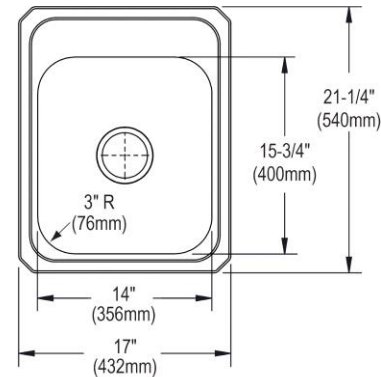

<b>Installation Type:</b>	Drop-in
<b>Material:</b>	304 Stainless Steel
<b>Finish:</b>	Brushed Satin
<b>Gauge:</b>	20
<b>Sound Deadening:</b>	Bottom only pads
<b>Number of Bowls:</b>	1
<b>Sink Dimensions:</b>	17" x 21-1/4" x 6-7/8"
<b>Bowl 1 Dimensions:</b>	14" x 15-3/4" x 6-3/4"
<b>Drain Size:</b>	3-1/2" (89mm)
<b>Drain Location:</b>	Center
<b>Minimum Cabinet Size:</b>	21"
<b>Mounting Hardware:</b>	Part # 64090012 included for countertops up to 3/4" (19mm) thick
<b>Template Included:</b>	No
<b>Cutout Template #:</b>	<a href="#">1000001290</a>

Template is available for download at [elkay.com](#). CAD software will be required to open the template.

**Cutout Dimensions for Drop-in Installation:**

16-3/8" x 20-5/8" (416mm x 524mm) with 1-1/2" (38mm) corner radius

[Clean and Care Manual \(PDF\)](#)

[Installation Instructions \(PDF\)](#)

[Warranty \(PDF\)](#)

**Hole Drilling Configurations:**

1-1/2" (38mm) Diameter Faucet Holes on 4" (102mm) Centers

**Installation Profile:**

Optional Accessories		
LKWBG1415SS	Elkay Stainless Steel 12" x 13-1/2" x 1" Bottom Grid	
CB1516	Elkay Hardwood 15" x 16-3/4" x 3/4" Cutting Board	
LK99	Elkay Deluxe 3-1/2" Drain Type 304 Stainless Steel Body, Strainer Basket Rubber Seal and Tailpiece	
LKWERBSS	Elkay Stainless Steel 15-3/8" x 12-3/8" x 5-7/16" Rinsing Basket	