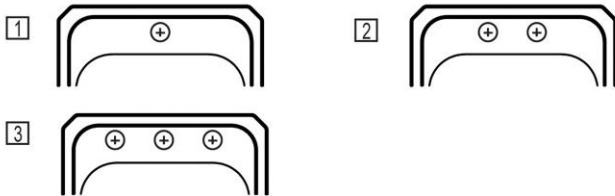

Template is available for download at [elkay.com](#). CAD software will be required to open the template.

**Cutout Dimensions for Drop-in Installation:**

16-3/8" x 20-5/8" (416mm x 524mm) with 1-1/2" (38mm) corner radius

[Clean and Care Manual \(PDF\)](#)

[Installation Instructions \(PDF\)](#)

[Warranty \(PDF\)](#)

**Hole Drilling Configurations:**

1-1/2" (38mm) Diameter Faucet Holes on 4" (102mm) Centers

**Installation Profile:**