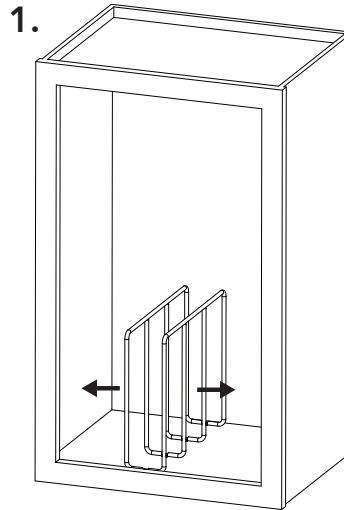

12400 Earl Jones Way
Louisville, KY 40299
rev-a-shelf.com
Customer Service: 800-626-1126

INSTALLATION INSTRUCTIONS

596 SERIES

TOOLS REQUIRED:

ESTIMATED ASSEMBLY TIME:

5 MIN

CARE AND MAINTENANCE:

Clean with a damp cloth and
wipe parts dry.

PARTS LIST:

I-596-0219

12400 Earl Jones Way
Louisville, KY 40299
rev-a-shelf.com
Customer Service: 800-626-1126

INSTRUCCIONES DE INSTALACIÓN / LES INSTRUCTIONS D'INSTALLATION

596 SERIE/ SÉRIE

Herramientas requeridas: