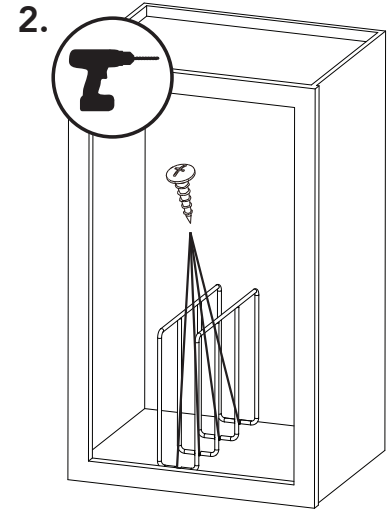

12400 Earl Jones Way
Louisville, KY 40299
rev-a-shelf.com
Customer Service: 800-626-1126

INSTALLATION INSTRUCTIONS

596 SERIES

TOOLS REQUIRED:

ESTIMATED ASSEMBLY TIME:

5 MIN

CARE AND MAINTENANCE:

Clean with a damp cloth and
wipe parts dry.

PARTS LIST:

I-596-0219

12400 Earl Jones Way
Louisville, KY 40299
rev-a-shelf.com
Customer Service: 800-626-1126

INSTRUCCIONES DE INSTALACIÓN / LES INSTRUCTIONS D'INSTALLATION

596 SERIE/ SÉRIE

Herramientas requeridas: