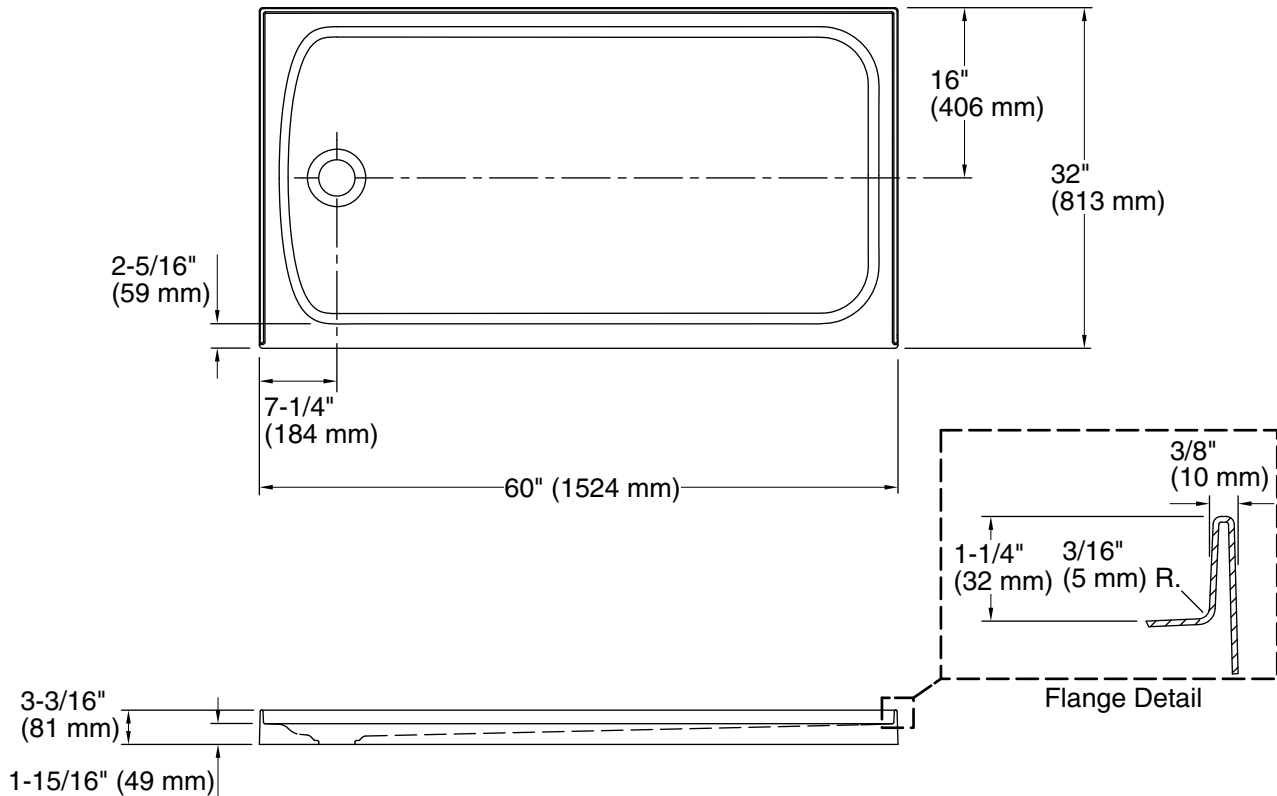

## Technical Information

All product dimensions are nominal.

Installation: Three-wall alcove  
 Drain location: Left  
 Weight: 128 lbs (58.1 kg)