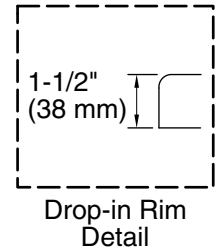

### Technical Information

All product dimensions are nominal.

Installation:	Drop-in
Drain location:	End
Basin area, bottom:	45-1/8" x 19-11/16" (1146 mm x 500 mm)
Basin area, top:	52-1/8" x 22-1/16" (1324 mm x 560 mm)
Weight:	58 lbs (26.3 kg)
Minimum floor load:	45 lbs/ft <sup>2</sup> (219.7 kg/m <sup>2</sup> )
Water depth:	15-1/8" (384 mm)
Water capacity:	57 gal (215.8 L)
Cutout:	Drop-in, 58-1/2" x 28-1/2" (1486 mm x 724 mm)
Minimum flat for door:	2" (51 mm)