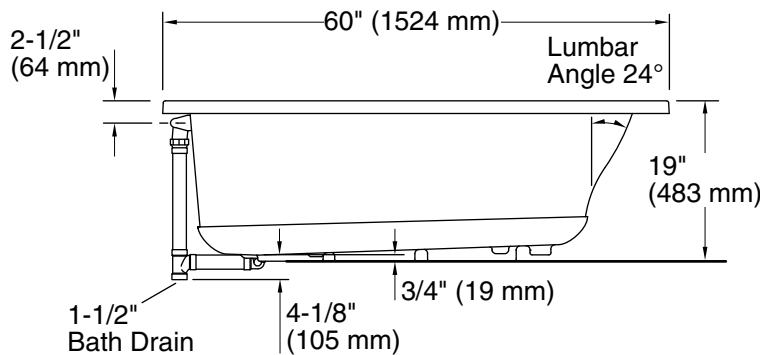

### Technical Information

All product dimensions are nominal.

Installation:	Drop-in
Drain location:	End
Basin area, bottom:	45-1/8" x 19-11/16" (1146 mm x 500 mm)
Basin area, top:	52-1/8" x 22-1/16" (1324 mm x 560 mm)
Weight:	58 lbs (26.3 kg)
Minimum floor load:	45 lbs/ft <sup>2</sup> (219.7 kg/m <sup>2</sup> )
Water depth:	15-1/8" (384 mm)
Water capacity:	57 gal (215.8 L)
Cutout:	Drop-in, 58-1/2" x 28-1/2" (1486 mm x 724 mm)
Minimum flat for door:	2" (51 mm)