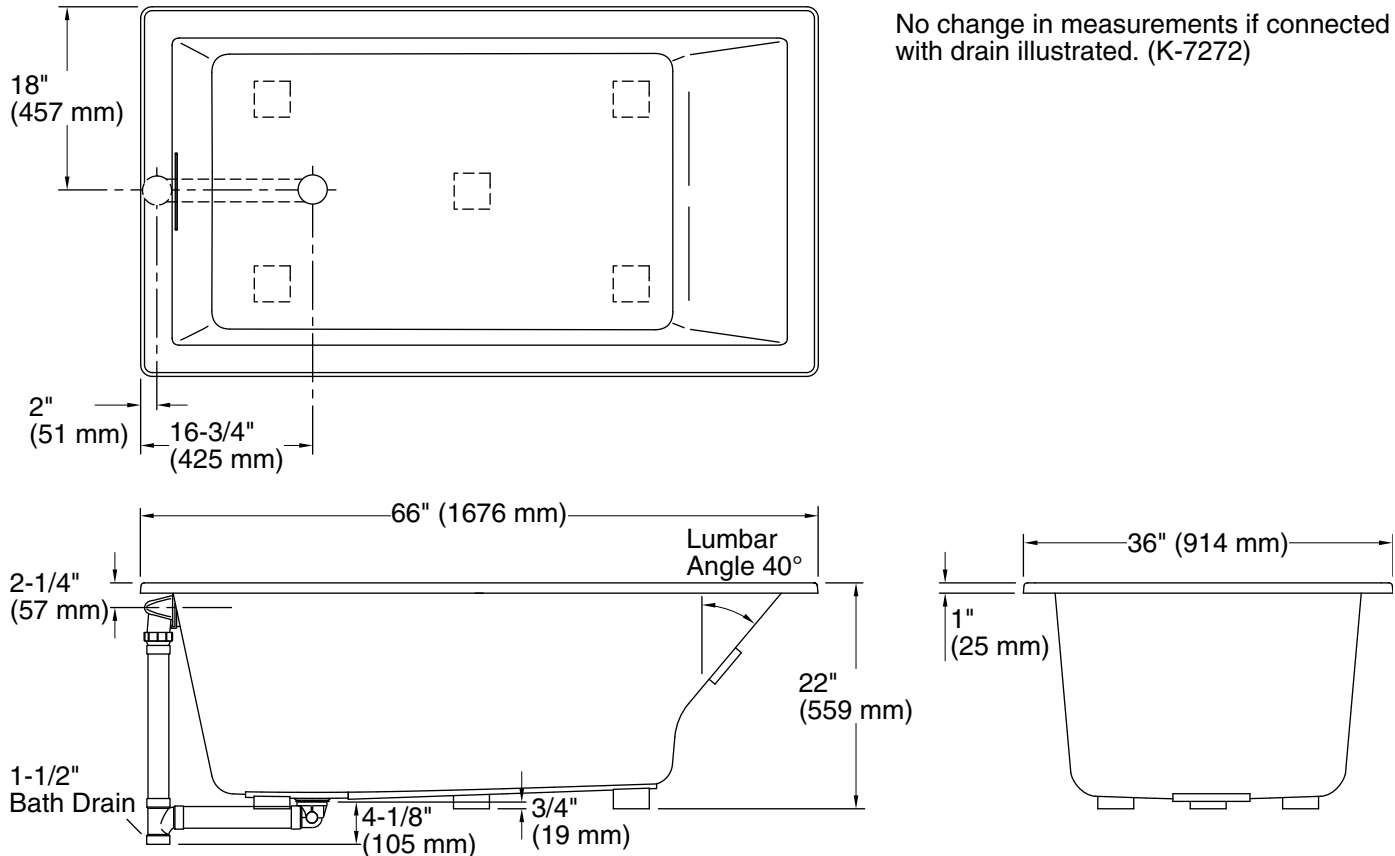

Underscore® Rectangle

66" x 36" drop-in bath

K-1136

Features

- Integral lumbar support.
- Slotted overflow allows for deep soaking.
- 66" (1676 mm) x 36" (914 mm) x 22" (559 mm)

Material

- Acrylic.

Installation

No change in measurements if connected with drain illustrated. (K-7272)

Technical Information

All product dimensions are nominal.

Installation:	Drop-in
Drain location:	Reversible
Basin area, bottom:	44-1/2" x 26-1/2" (1130 mm x 673 mm)
Basin area, top:	60-1/4" x 30-1/4" (1530 mm x 768 mm)
Weight:	80 lbs (36.3 kg)
Minimum floor load:	58 lbs/ft ² (283.2 kg/m ²)
Water depth:	17-3/4" (451 mm)
Water capacity:	102 gal (386.1 L)
Cutout:	Drop-in, 65" x 35" (1651 mm x 889 mm)
Minimum flat for door:	2-7/16" (61 mm)

Notes

Measure your actual product for rough-in details.

Install this product according to the installation instructions.

The hot water supply should be 70% of the capacity of the bath or greater. Installations will vary.