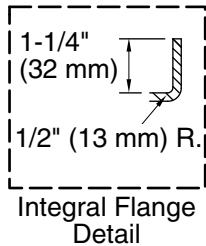

No change in measurements if connected with drain illustrated. (K-7272)

Required Electrical Service

One dedicated circuit required, protected with Class A Ground-Fault Circuit-Interrupter (GFCI). Outside North America, this device may be known as a Residual Current Device (RCD).

Pump: 120 V, 15 A, 60 Hz

Technical Information

All product dimensions are nominal.

Installation: Three-wall alcove

Drain location: Right

Basin area, bottom: 45-1/8" x 19-11/16" (1146 mm x 500 mm)

Basin area, top: 52-1/8" x 22-1/16" (1324 mm x 560 mm)

Weight: 113 lbs (51.3 kg)

Minimum floor load: 49 lbs/ft² (239.2 kg/m²)

Water depth: 15-1/8" (384 mm)

Water capacity: 57 gal (215.8 L)

Electrical component rating: Pump: 120 V, 7 A, 60 Hz

Pump speed: Single

Notes

Measure your actual product for rough-in details.

Install this product according to the installation instructions.

The hot water supply should be 70% of the capacity of the bath or greater. Installations will vary.

ADA compliant when installed to the specific requirements of these regulations.