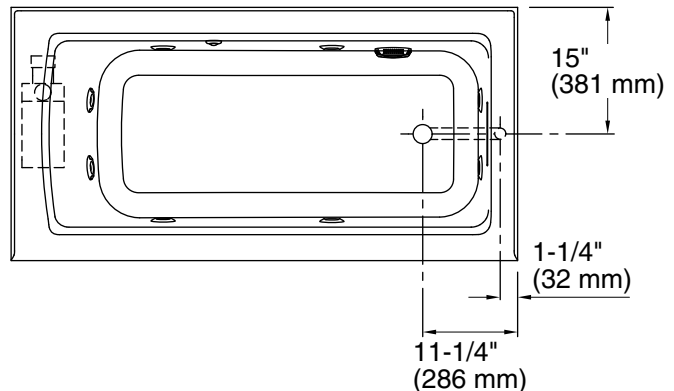

No change in measurements if connected with drain illustrated. (K-7272)

Required Electrical Service

One dedicated circuit required, protected with Class A Ground-Fault Circuit-Interrupter (GFCI). Outside North America, this device may be known as a Residual Current Device (RCD).

Pump: 120 V, 15 A, 60 Hz

Technical Information

All product dimensions are nominal.

Installation: Three-wall alcove

Drain location: Right

Basin area, bottom: 45-1/8" x 19-11/16" (1146 mm x 500 mm)

Basin area, top: 52-1/8" x 22-1/16" (1324 mm x 560 mm)

Weight: 113 lbs (51.3 kg)

Minimum floor load: 49 lbs/ft² (239.2 kg/m²)

Water depth: 15-1/8" (384 mm)

Water capacity: 57 gal (215.8 L)

Electrical component rating: Pump: 120 V, 7 A, 60 Hz

Pump speed: Single

Notes

Measure your actual product for rough-in details.

Install this product according to the installation instructions.

The hot water supply should be 70% of the capacity of the bath or greater. Installations will vary.

ADA compliant when installed to the specific requirements of these regulations.