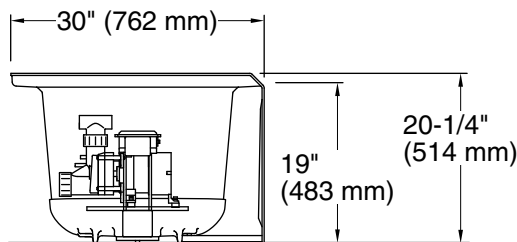

No change in measurements if connected with drain illustrated. (K-7272)

Required Electrical Service

One dedicated circuit required, protected with Class A Ground-Fault Circuit-Interrupter (GFCI). Outside North America, this device may be known as a Residual Current Device (RCD).

Pump: 120 V, 15 A, 60 Hz

Technical Information

All product dimensions are nominal.

Installation: Three-wall alcove

Drain location: Right

Basin area, bottom: 45-1/8" x 19-11/16" (1146 mm x 500 mm)

Basin area, top: 52-1/8" x 22-1/16" (1324 mm x 560 mm)

Weight: 113 lbs (51.3 kg)

Minimum floor load: 49 lbs/ft² (239.2 kg/m²)

Water depth: 15-1/8" (384 mm)

Water capacity: 57 gal (215.8 L)

Electrical component rating: Pump: 120 V, 7 A, 60 Hz

Pump speed: Single

Notes

Measure your actual product for rough-in details.

Install this product according to the installation instructions.

The hot water supply should be 70% of the capacity of the bath or greater. Installations will vary.

ADA compliant when installed to the specific requirements of these regulations.