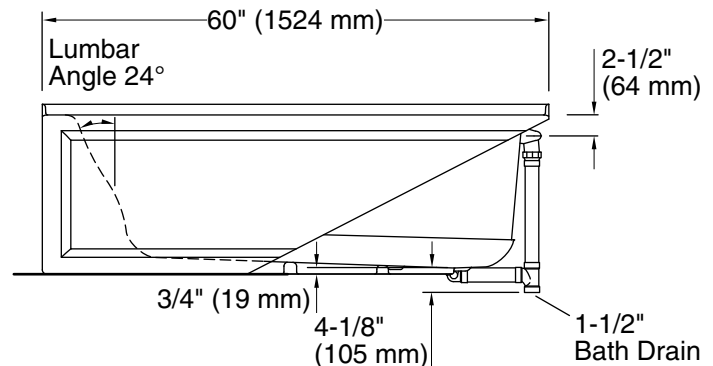

No change in measurements if connected with drain illustrated. (K-7272)

Required Electrical Service

One dedicated circuit required, protected with Class A Ground-Fault Circuit-Interrupter (GFCI). Outside North America, this device may be known as a Residual Current Device (RCD).

Pump: 120 V, 15 A, 60 Hz

Technical Information

All product dimensions are nominal.

Installation: Three-wall alcove

Drain location: Right

Basin area, bottom: 45-1/8" x 19-11/16" (1146 mm x 500 mm)

Basin area, top: 52-1/8" x 22-1/16" (1324 mm x 560 mm)

Weight: 113 lbs (51.3 kg)

Minimum floor load: 49 lbs/ft² (239.2 kg/m²)

Water depth: 15-1/8" (384 mm)

Water capacity: 57 gal (215.8 L)

Electrical component rating: Pump: 120 V, 7 A, 60 Hz

Pump speed: Single

Notes

Measure your actual product for rough-in details.

Install this product according to the installation instructions.

The hot water supply should be 70% of the capacity of the bath or greater. Installations will vary.

ADA compliant when installed to the specific requirements of these regulations.