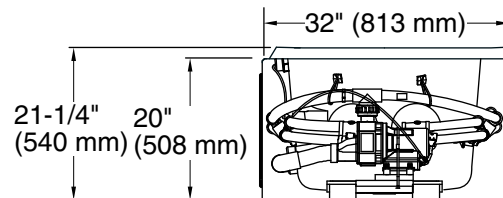

No change in measurements if connected with drain illustrated. (K-7161-AF)

Required Electrical Service

One dedicated circuit required, protected with Class A Ground-Fault Circuit-Interrupter (GFCI). Outside North America, this device may be known as a Residual Current Device (RCD).

Pump: 120 V, 15 A, 50/60 Hz

Technical Information

All product dimensions are nominal.

Installation: Three-wall alcove
Drain location: Left
Basin area, bottom: 42" x 20" (1067 mm x 508 mm)
Basin area, top: 51" x 24" (1295 mm x 610 mm)
Weight: 135 lbs (61.2 kg)
Minimum floor load: 50 lbs/ft² (244.1 kg/m²)
Water depth: 14" (356 mm)
Water capacity: 60 gal (227.1 L)
Electrical component rating: Pump: 120 V, 7 A, 60 Hz
Pump speed: Single

Notes

Measure your actual product for rough-in details.

Install this product according to the installation instructions.

The hot water supply should be 70% of the capacity of the bath or greater. Installations will vary.