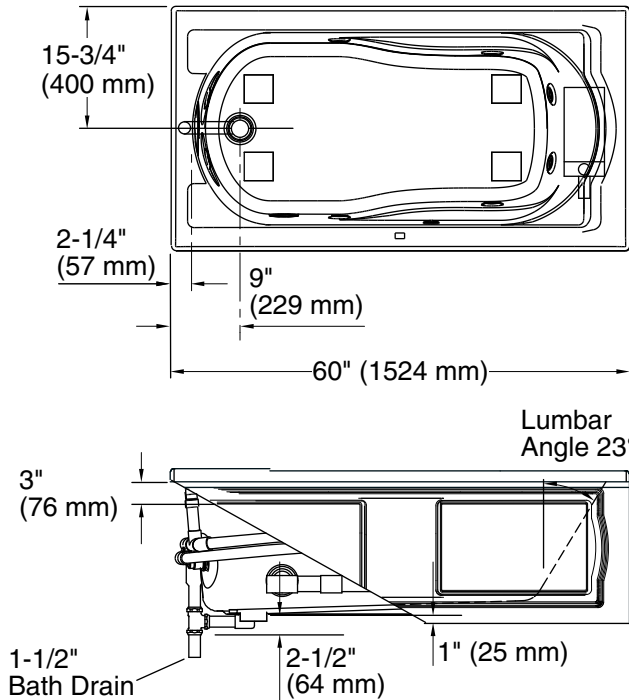

No change in measurements if connected with drain illustrated. (K-7161-AF)

Required Electrical Service

One dedicated circuit required, protected with Class A Ground-Fault Circuit-Interrupter (GFCI). Outside North America, this device may be known as a Residual Current Device (RCD).

Pump: 120 V, 15 A, 50/60 Hz

Technical Information

All product dimensions are nominal.

Installation: Three-wall alcove
Drain location: Left
Basin area, bottom: 42" x 20" (1067 mm x 508 mm)
Basin area, top: 51" x 24" (1295 mm x 610 mm)
Weight: 135 lbs (61.2 kg)
Minimum floor load: 50 lbs/ft² (244.1 kg/m²)
Water depth: 14" (356 mm)
Water capacity: 60 gal (227.1 L)
Electrical component rating: Pump: 120 V, 7 A, 60 Hz
Pump speed: Single

Notes

Measure your actual product for rough-in details.

Install this product according to the installation instructions.

The hot water supply should be 70% of the capacity of the bath or greater. Installations will vary.