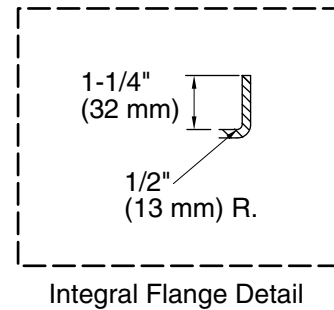

No change in measurements if connected with drain illustrated. (K-7161-AF)

Required Electrical Service

One dedicated circuit required, protected with Class A Ground-Fault Circuit-Interrupter (GFCI). Outside North America, this device may be known as a Residual Current Device (RCD).

Pump: 120 V, 15 A, 50/60 Hz

Technical Information

All product dimensions are nominal.

Installation: Three-wall alcove
Drain location: Left
Basin area, bottom: 42" x 20" (1067 mm x 508 mm)
Basin area, top: 51" x 24" (1295 mm x 610 mm)
Weight: 135 lbs (61.2 kg)
Minimum floor load: 50 lbs/ft² (244.1 kg/m²)
Water depth: 14" (356 mm)
Water capacity: 60 gal (227.1 L)
Electrical component rating: Pump: 120 V, 7 A, 60 Hz
Pump speed: Single

Notes

Measure your actual product for rough-in details.

Install this product according to the installation instructions.

The hot water supply should be 70% of the capacity of the bath or greater. Installations will vary.