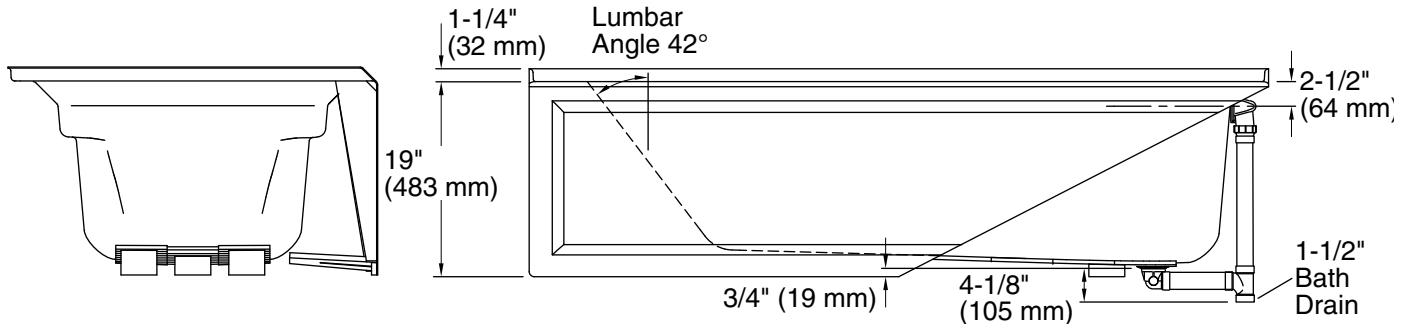

No change in measurements if connected with drain illustrated. (K-7272)

Technical Information

All product dimensions are nominal.

Installation:	Three-wall alcove
Drain location:	Right
Basin area, bottom:	51-3/8" x 21" (1305 mm x 533 mm)
Basin area, top:	64-1/2" x 30-1/2" (1638 mm x 775 mm)
Weight:	80 lbs (36.3 kg)
Minimum floor load:	40 lbs/ft ² (195.3 kg/m ²)
Water depth:	15" (381 mm)
Water capacity:	72 gal (272.5 L)
Minimum flat for door:	1-9/16" (40 mm)