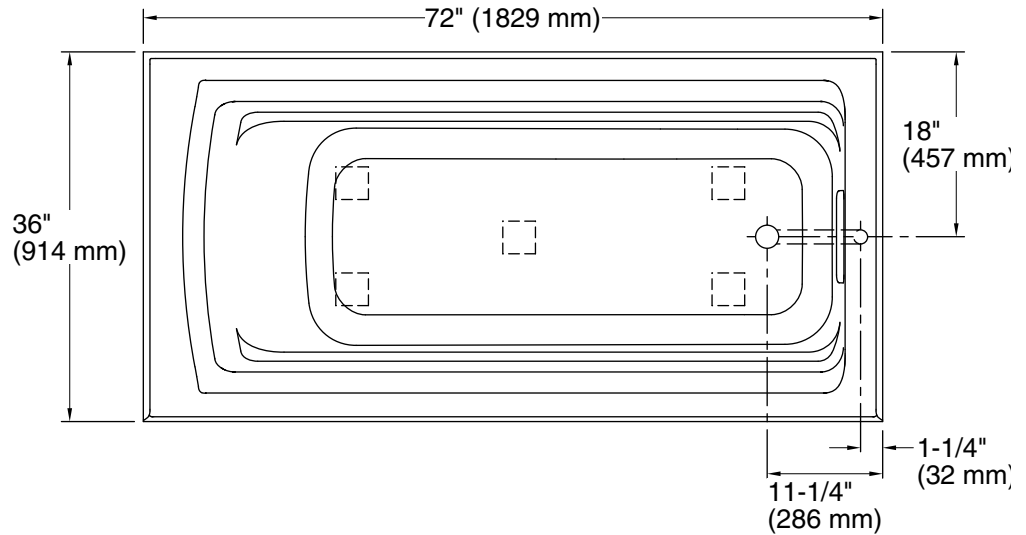

No change in measurements if connected with drain illustrated. (K-7272)

Technical Information

All product dimensions are nominal.

Installation:	Three-wall alcove
Drain location:	Right
Basin area, bottom:	51-3/8" x 21" (1305 mm x 533 mm)
Basin area, top:	64-1/2" x 30-1/2" (1638 mm x 775 mm)
Weight:	80 lbs (36.3 kg)
Minimum floor load:	40 lbs/ft ² (195.3 kg/m ²)
Water depth:	15" (381 mm)
Water capacity:	72 gal (272.5 L)
Minimum flat for door:	1-9/16" (40 mm)

Notes

Measure your actual product for rough-in details.

Install this product according to the installation instructions.

The hot water supply should be 70% of the capacity of the bath or greater. Installations will vary.