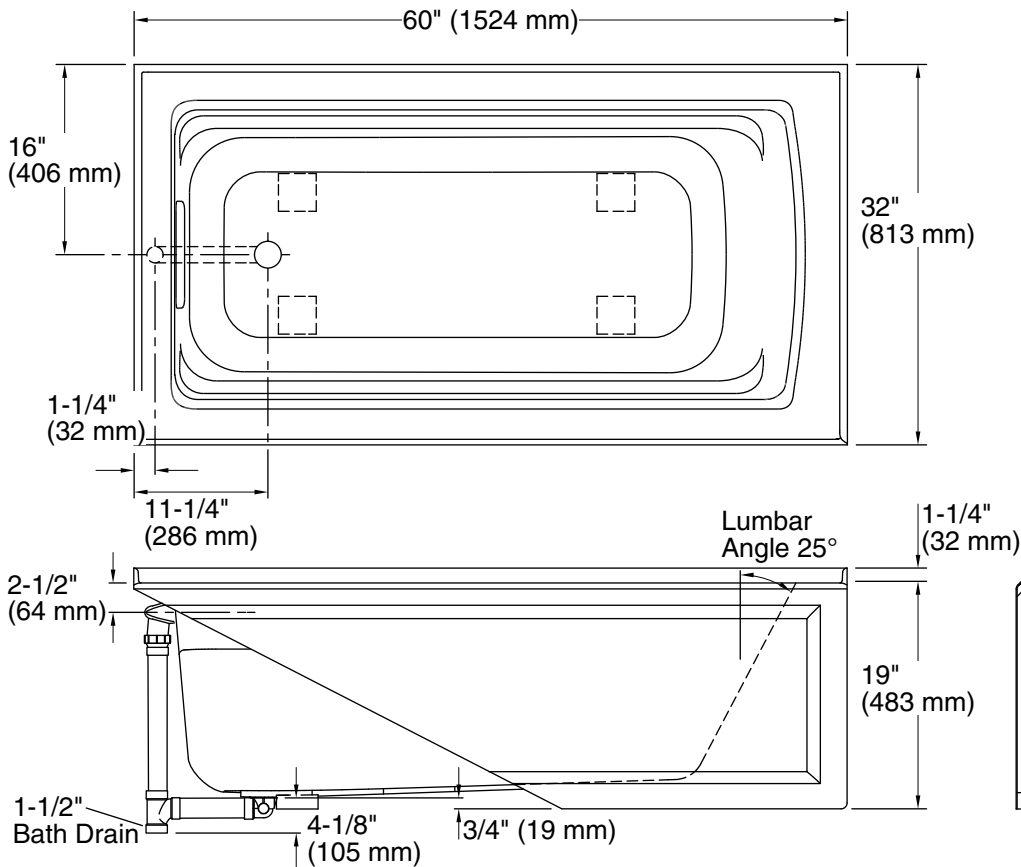

No change in measurements if connected with drain illustrated. (K-7272)