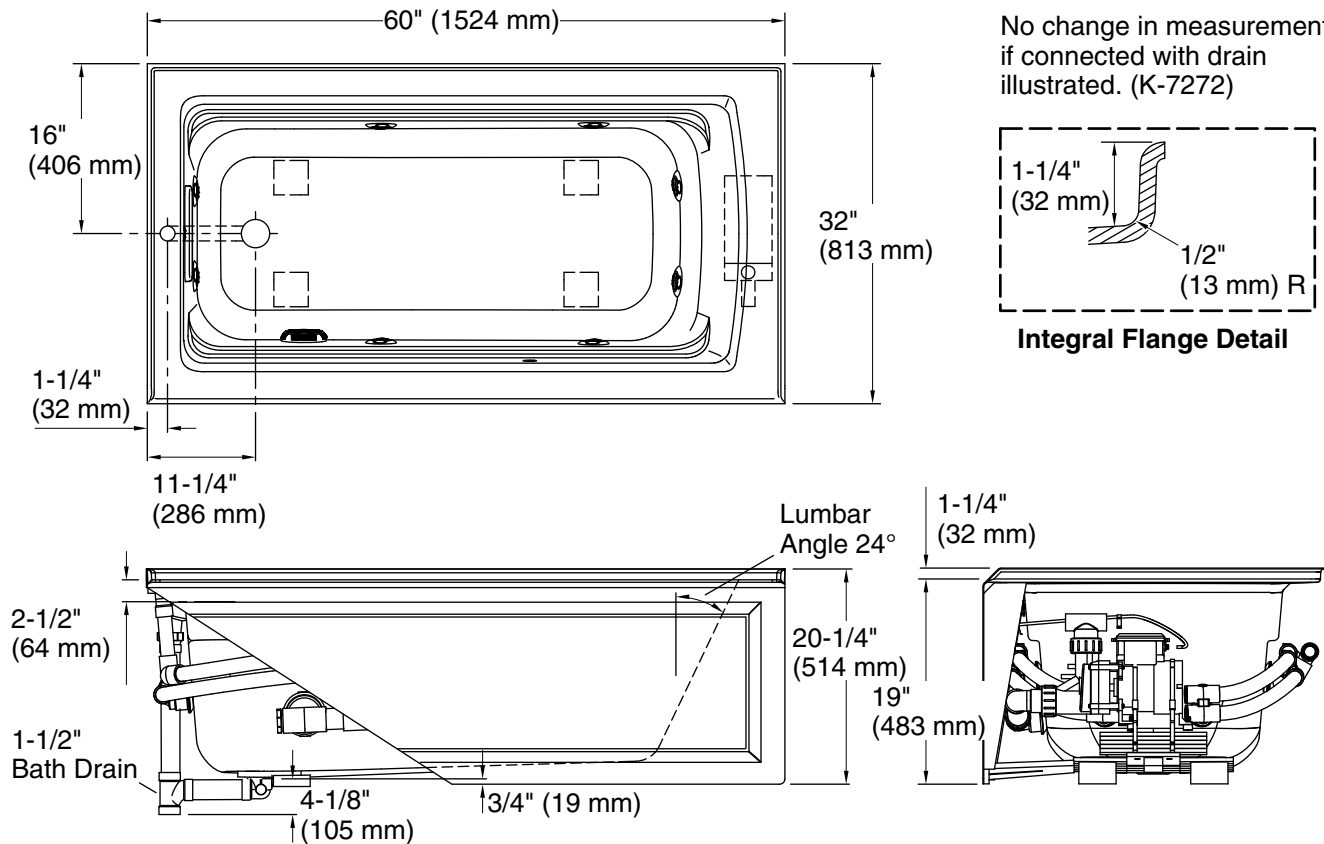

Required Electrical Service

One dedicated circuit required, protected with Class A Ground-Fault Circuit-Interrupter (GFCI). Outside North America, this device may be known as a Residual Current Device (RCD).

Pump: 120 V, 15 A, 60 Hz

Technical Information

All product dimensions are nominal.

Installation: Three-wall alcove

Drain location: Left

Basin area, bottom: 45-1/8" x 19-11/16" (1146 mm x 500 mm)

Basin area, top: 52-3/4" x 25-5/16" (1340 mm x 643 mm)

Weight: 135 lbs (61.2 kg)

Minimum floor load: 49 lbs/ft² (239.2 kg/m²)

Water depth: 15" (381 mm)

Water capacity: 58 gal (219.6 L)

Electrical component Pump: 120 V, 7 A, 60 Hz rating:

Pump speed: Single

Notes

Measure your actual product for rough-in details.

Install this product according to the installation instructions.

The hot water supply should be 70% of the capacity of the bath or greater. Installations will vary.

ADA compliant when installed to the specific requirements of these regulations.