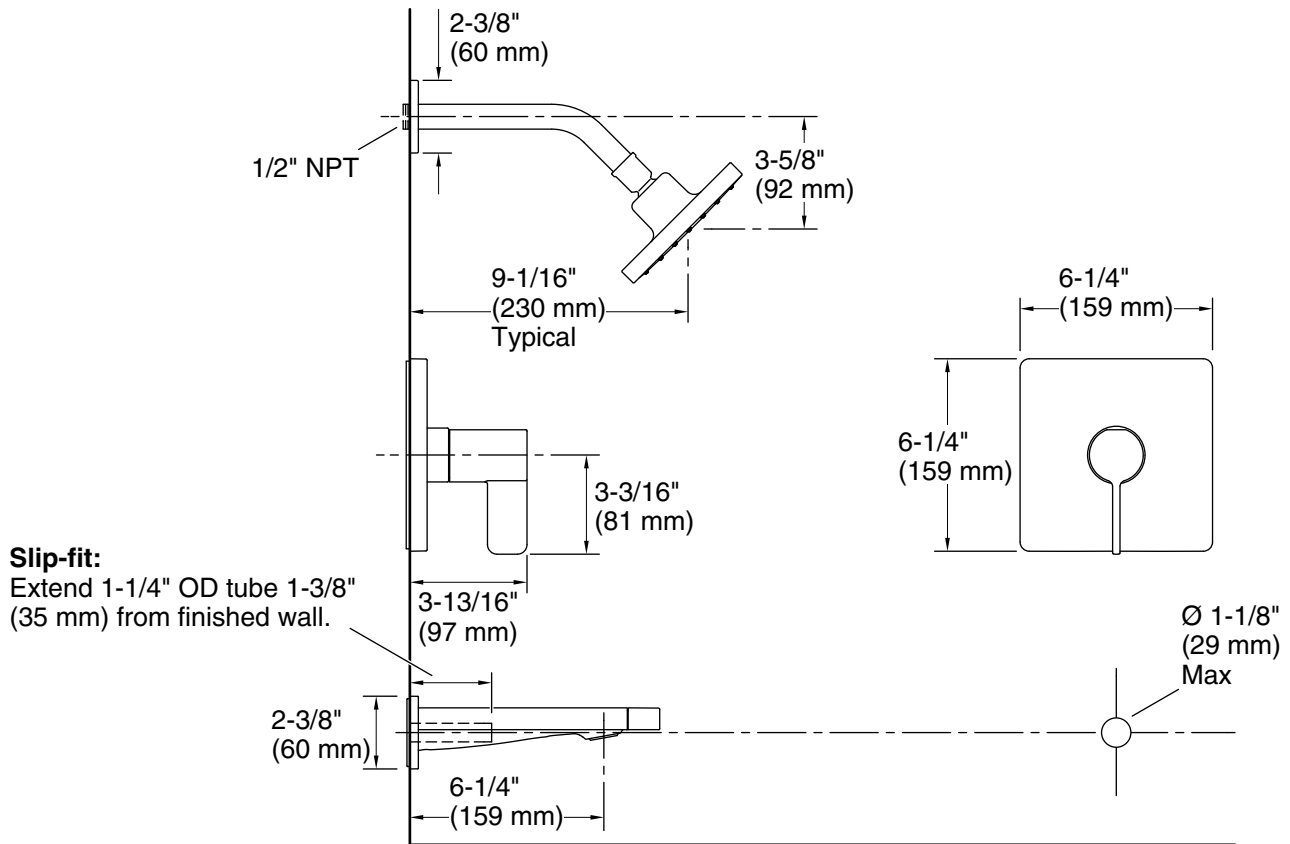

Technical Information

All product dimensions are nominal.

Drain included: No

Spout:

Spout reach: 6-1/4" (158 mm)

Showerhead/Body Spray:

Rated maximum flow: 1.75 gal/min (6.6 l/min)

Pressure: 45 psi (3.1 bar)

Notes

Install this product according to the installation instructions.