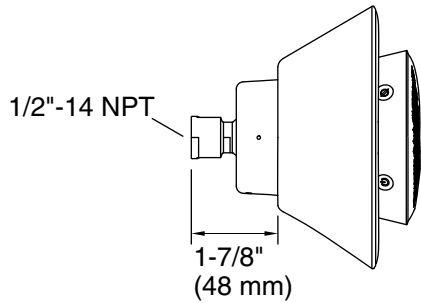

Technical Information

All product dimensions are nominal.

Power source: Battery - DC, included

Electrical component rating: Speaker: 10 W

Amplifier channels: 1 at 10 W per channel

Charge voltage: USB 5 V

Charge time: 3 hours

Usage time: 9 hours

Bluetooth® range: 32.8 ft (0.8 m)

Bluetooth® version: 5.0

Max. Ambient temp: 140°F (60°C)

Signal to noise ratio: >70 dB

Showerhead/Body Spray:

Rated maximum flow: 2.5 gal/min (9.5 l/min)

Pressure: 80 psi (5.5 bar)

Notes

Install this product according to the installation instructions.

Follow local building electrical codes.

A Bluetooth® wireless device is required to stream music.

For use with automatic compensating valves rated at 2.00 gal/min (7.6 L./min) or less.