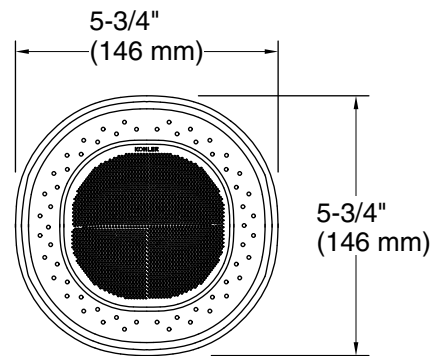

Technical Information

All product dimensions are nominal.

Power source: Battery - DC, included

Electrical component rating: Speaker: 10 W

Amplifier channels: 1 at 10 W per channel

Charge voltage: USB 5 V

Charge time: 3 hours

Usage time: 9 hours

Bluetooth® range: 32.8 ft (0.8 m)

Bluetooth® version: 5.0

Max. Ambient temp: 140°F (60°C)

Signal to noise ratio: >70 dB

Showerhead/Body Spray:

Rated maximum flow: 2.5 gal/min (9.5 l/min)

Pressure: 80 psi (5.5 bar)

Notes

Install this product according to the installation instructions.

Follow local building electrical codes.

A Bluetooth® wireless device is required to stream music.

For use with automatic compensating valves rated at 2.00 gal/min (7.6 L./min) or less.