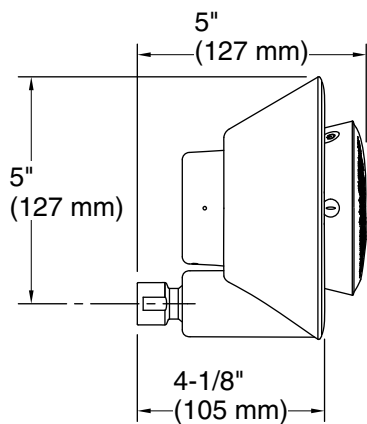

Technical Information

All product dimensions are nominal.

Power source: Battery - DC, included

Electrical component rating: Speaker: 10 W

Amplifier channels: 1 at 10 W per channel

Charge voltage: USB 5 V

Charge time: 3 hours

Usage time: 9 hours

Bluetooth® range: 32.8 ft (0.8 m)

Bluetooth® version: 5.0

Max. Ambient temp: 140°F (60°C)

Signal to noise ratio: >70 dB

Showerhead/Body Spray:

Rated maximum flow: 2.5 gal/min (9.5 l/min)

Pressure: 80 psi (5.5 bar)

Notes

Install this product according to the installation instructions.

Follow local building electrical codes.

A Bluetooth® wireless device is required to stream music.

For use with automatic compensating valves rated at 2.00 gal/min (7.6 L./min) or less.