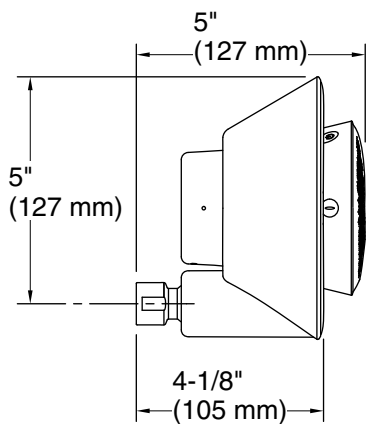

### Technical Information

All product dimensions are nominal.

Power source:	Battery - DC, included
Amplifier channels:	1 at 10 W per channel
Charge time:	3 hours
Usage time:	9 hours
Bluetooth® range:	32.8 ft (0.8 m)
Bluetooth® version:	5.0
Max. Ambient temp:	140°F (60°C)