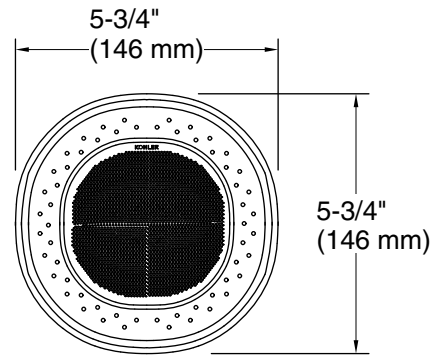

Technical Information

All product dimensions are nominal.

Power source:	Battery - DC, included
Amplifier channels:	1 at 10 W per channel
Charge time:	3 hours
Usage time:	9 hours
Bluetooth® range:	32.8 ft (0.8 m)
Bluetooth® version:	5.0
Max. Ambient temp:	140°F (60°C)

Showerhead/Body Spray:

Rated maximum flow:	1.75 gal/min (6.6 l/min)
Pressure:	80 psi (5.5 bar)

Notes

Install this product according to the installation instructions.

Follow local building electrical codes.

A Bluetooth® wireless device is required to stream music.

For use with automatic compensating valves rated at 1.50 gal/min (5.7 L./min) or less.