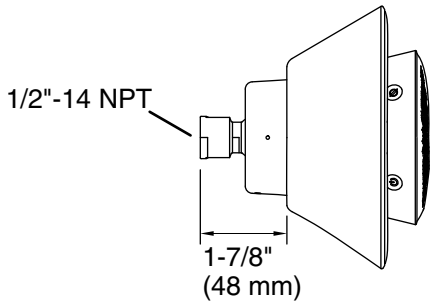

Technical Information

All product dimensions are nominal.

Power source:	Battery - DC, included
Amplifier channels:	1 at 10 W per channel
Charge time:	3 hours
Usage time:	9 hours
Bluetooth® range:	32.8 ft (0.8 m)
Bluetooth® version:	5.0
Max. Ambient temp:	140°F (60°C)

Showerhead/Body Spray:

Rated maximum flow:	1.75 gal/min (6.6 l/min)
Pressure:	80 psi (5.5 bar)

Notes

Install this product according to the installation instructions.

Follow local building electrical codes.

A Bluetooth® wireless device is required to stream music.

For use with automatic compensating valves rated at 1.50 gal/min (5.7 L./min) or less.